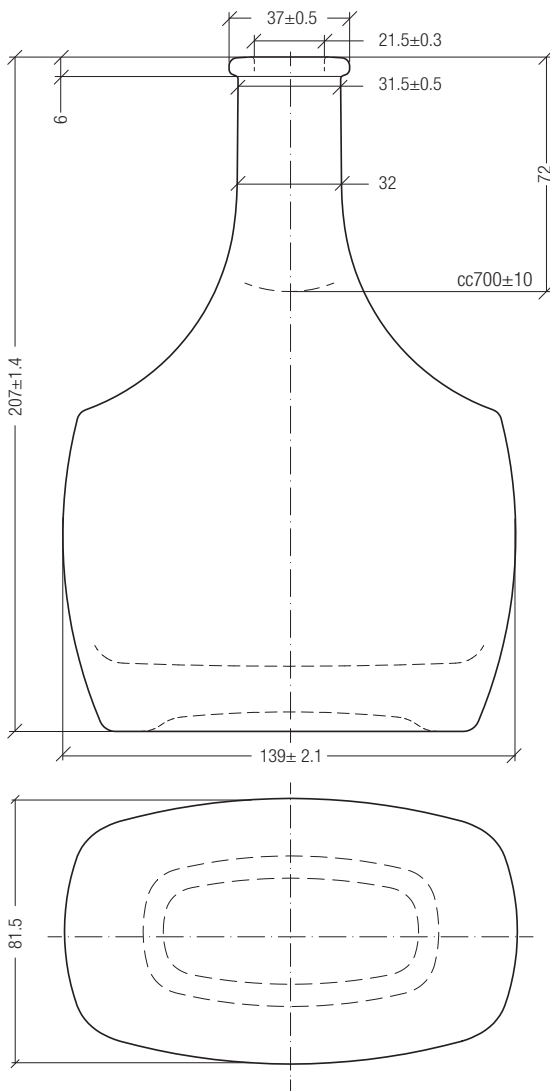

Sublime Collection

Decanter Nausicaa

Sublime Collection

— The new Decanter Nausicaa bottle, an innovative design for all your products —

700ml / RING

700 | 950 | RING | 139x81.5 | 207 | ○

Drawings, dimensions, images and technical data may be subject to variations.