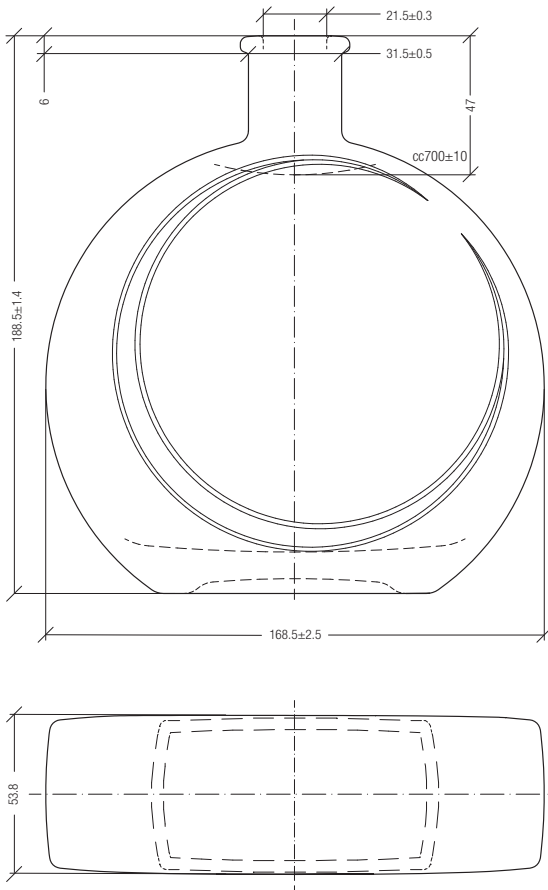

Sublime Collection

Eclipse

Sublime Collection

The new Eclipse bottle, an innovative design for all your products

700ml / RING

700 | 950 | RING | 168.5x53.8 | 188.5 | ○

Drawings, dimensions, images and technical data may be subject to variations.