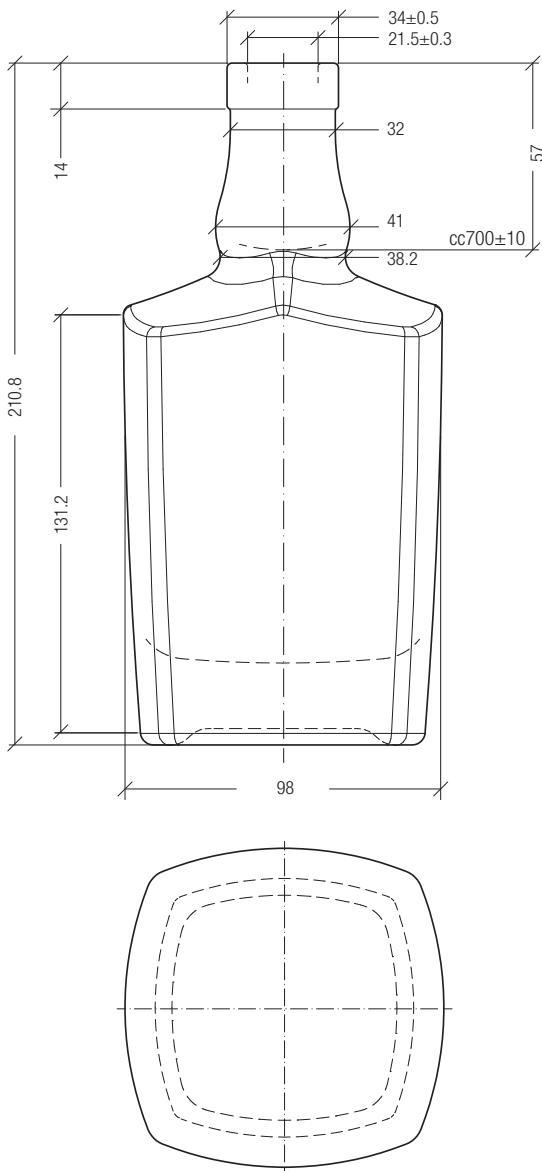

Sublime Collection

Elrey

Sublime Collection

The new Elrey bottle, an innovative design for all your products

10/2020

700ml / BARTOP

700 | 950 | BARTOP | 98x98 | 210,8 | ○

Drawings, dimensions, images and technical data may be subject to variations.