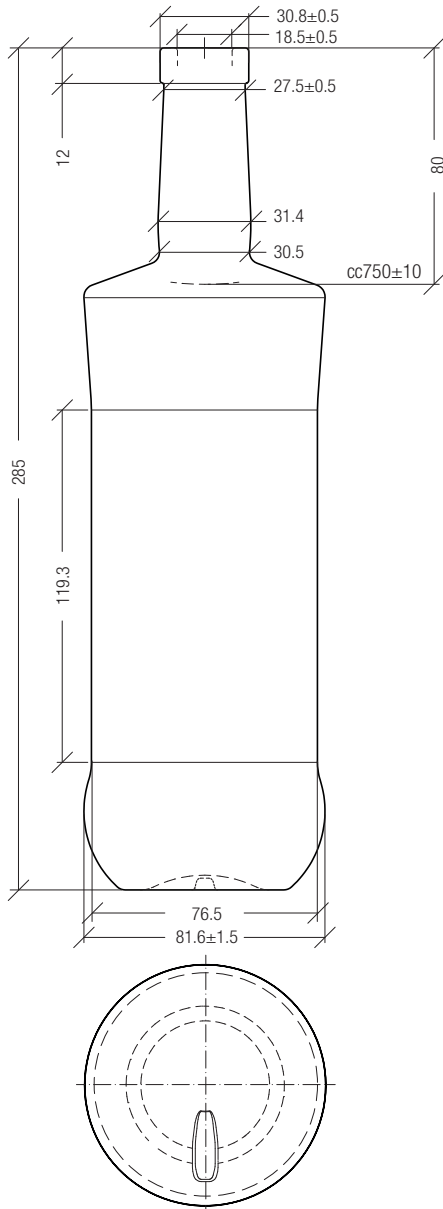

## Elder

# Sublime Collection

The new Elder bottle, an innovative design for all your products

10/2020

750ml / BARTOP VINOLOK

750 | 600 | BARTOP VL | Ø 81.6 | 285 | ○

Drawings, dimensions, images and technical data may be subject to variations.