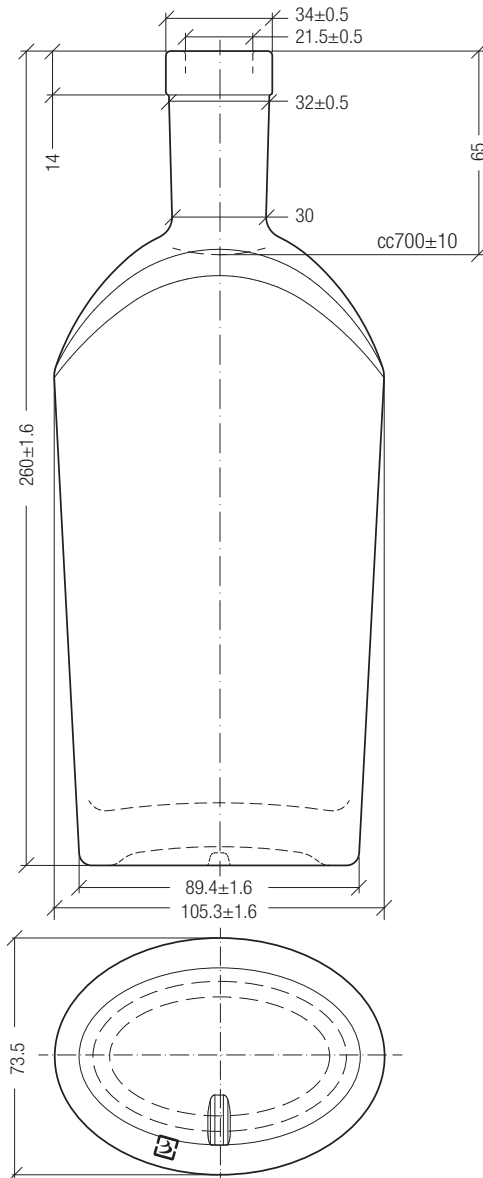

Sublime Collection

Modish Supreme

Sublilme Collection

The new Modish Supreme bottle, an innovative design for all your products

700ml / BARTOP VINOLOK

700 | 750 | BARTOP VL | 105.3x75.3 | 260 |

Drawings, dimensions, images and technical data may be subject to variations.