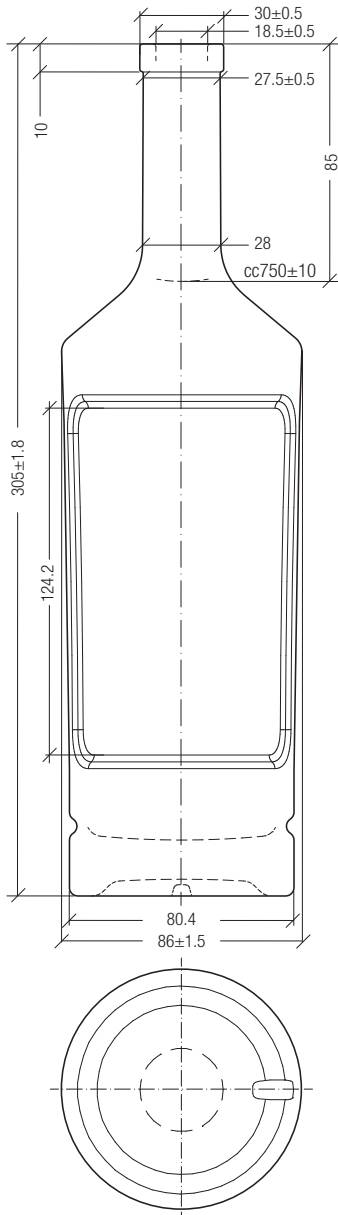

Sublime Collection

Tera

Sublilme Collection

The new Tera bottle, an innovative design for all your products

10/2020

750ml / BARTOP VINOLOK

750 | 750 | BARTOP VL | Ø 86 | 305 | ○

Drawings, dimensions, images and technical data may be subject to variations.