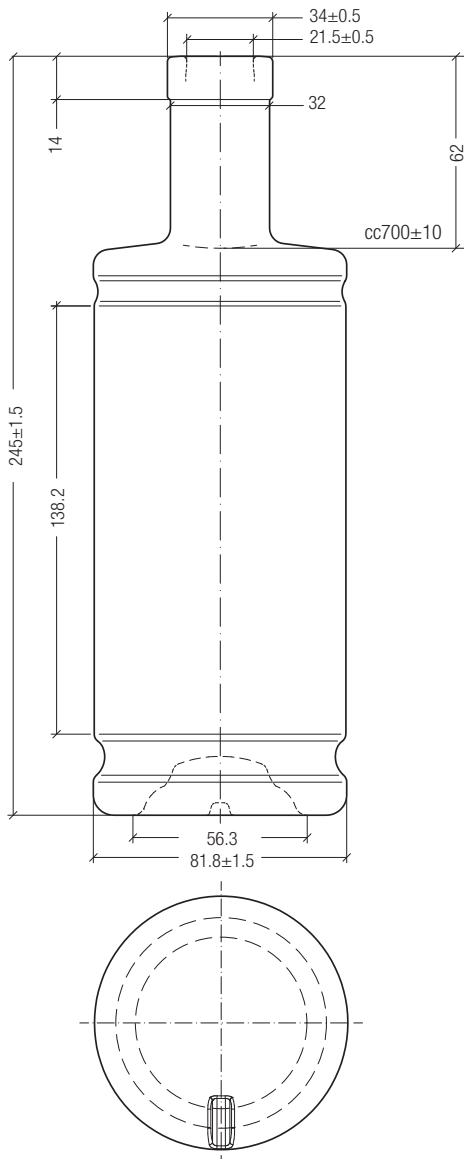

Sublime Collection

Alfie

Sublime Collection

The new Alfie bottle, an innovative design for all your products

10/2020

700ml / BARTOP VINOLOK

700 | 600 | BARTOP VL | Ø 81.8 | 245 | ○

Drawings, dimensions, images and technical data may be subject to variations.