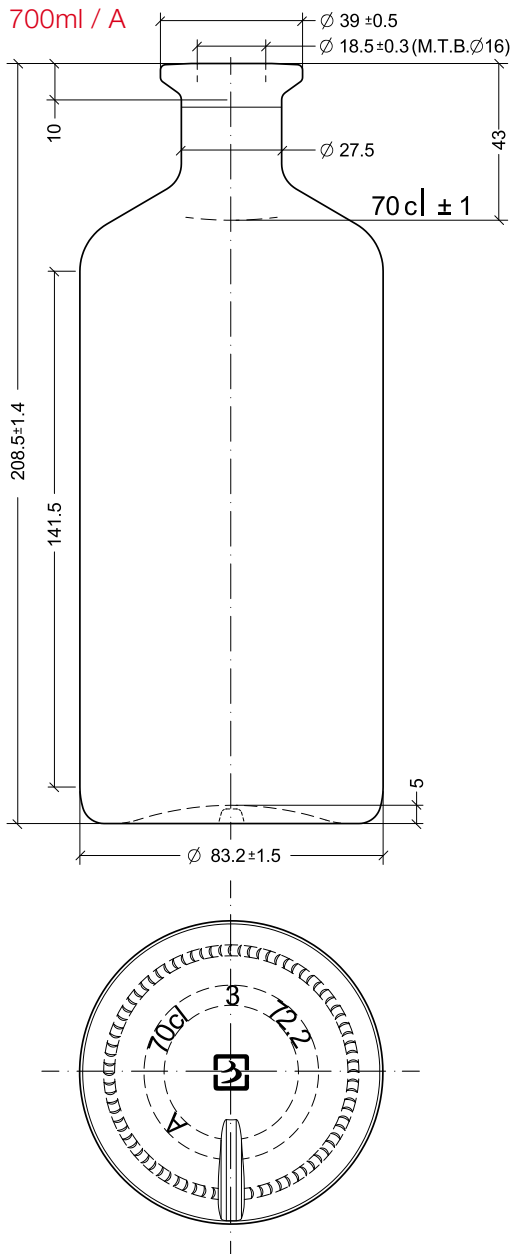

# Bruni Glass Collection

The new Essence bottle, an innovative design for all your products

18/02/2019

• 700 | 500 | A | 83.2 | 208.5 | ○

Drawings, dimensions, images and technical data may be subject to variations.