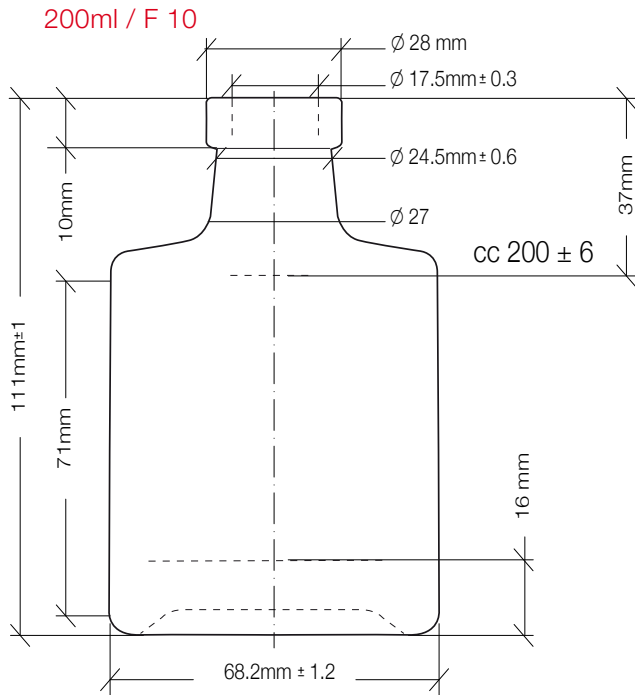

Bruni Glass Collection

Luz Supreme

Bruni Glass Collection

The new Luz Supreme bottle, an innovative design for all your products

15/03/2019

50	119	PP	42x58.4	82.5	○
100	240	F 13	54.7x76.2	99.2	○
100	237	PP	54.7x76.1	99.2	○
• 200	400	F 10	68.2x114.2	111	○
500	750	F 8	83.1x114.2	154	○

Drawings, dimensions, images and technical data may be subject to variations.

PATENT PENDING

An exclusive and well recognizable personalized design of a container **is an added value for its content as well.**