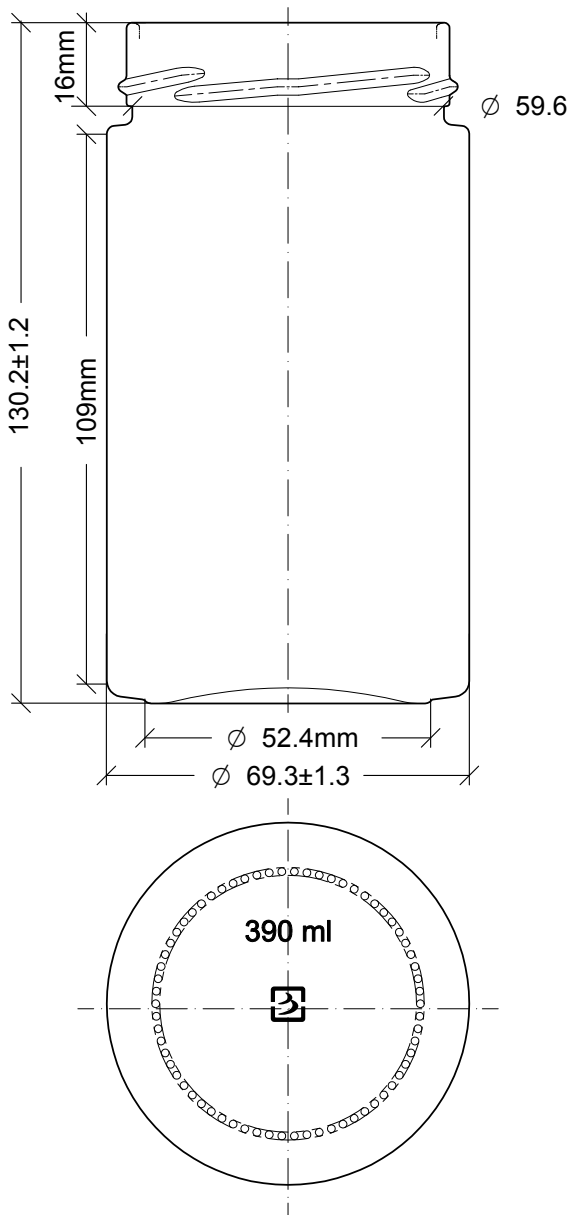

Bruni Glass Collection

Evolution

Bruni Glass Collection

The new Evolution jar, an innovative design for all your products

28/02/2019

390ml / T66 DEEP

119	110	T66 DEEP	69.3	49	○
220	124	T66 DEEP	69.3	77	○
225	160	T66 DEEP	69.3	83.5	○
310	180	T66 DEEP	70.9	104.4	○
327	195	T66 DEEP	69.3	112.5	○
• 390	200	T66 DEEP	69.3	130.2	○

Drawings, dimensions, images and technical data may be subject to variations.

PATENT PENDING

An exclusive and well recognizable personalized design of a container **is an added value for its content as well.**