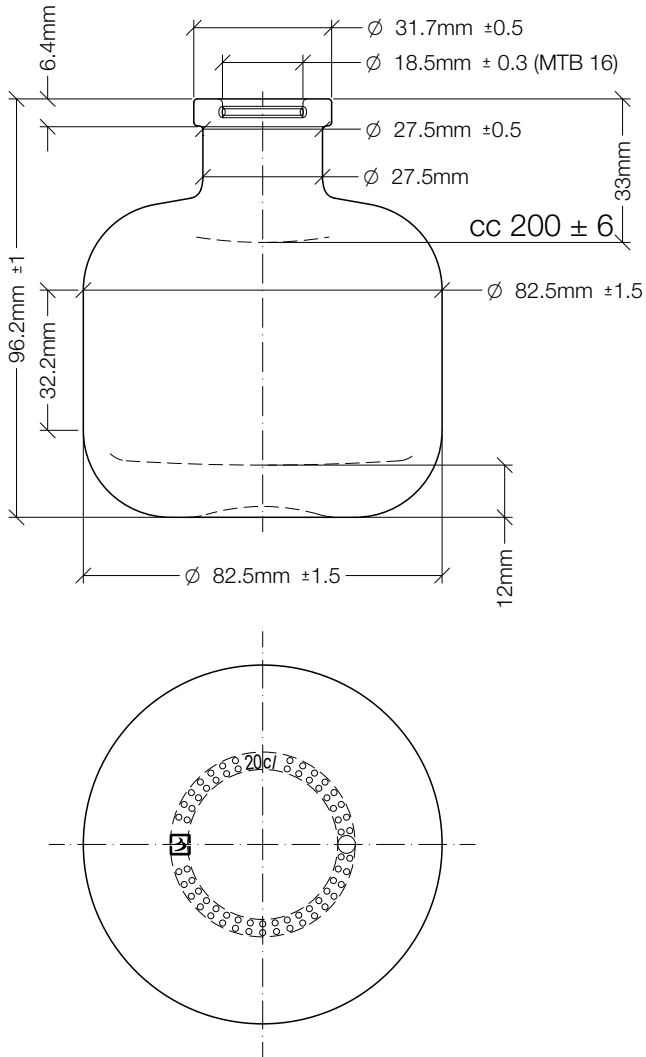

Bruni Glass Collection

Ines

Bruni Glass Collection

The new Ines bottle, an innovative design for all your products

200ml / F 6.4

100	200	F 4.7	66.8	78.3	<input type="radio"/>
• 200	350	F 6.4	82.5	96.2	<input type="radio"/>
500*	600	F 8.3	106.3	123.8	<input type="radio"/>