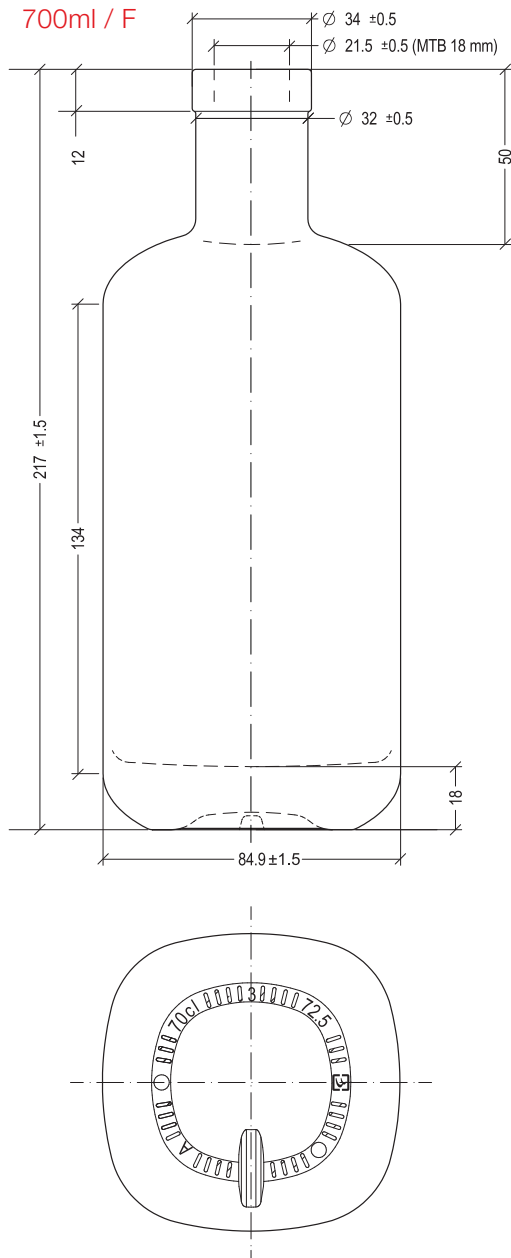

Bruni Glass Collection

Kyoto

Bruni Glass Collection

The new Kyoto bottle, an innovative design for all your products

13/02/2020

200	300	FVL 9	58.1	147.6	○
250	300	FVL 9	60.8	156	○
350	400	FVL 10	67	175.8	○
375	400	FVL 10	68.6	175.8	○
500	500	FVL 12	74.8	192	○
• 700	785	F	84.9	217	○

Drawings, dimensions, images and technical data may be subject to variations.

PATENT PENDING

An exclusive and well recognizable personalized design of a container **is an added value for its content as well.**