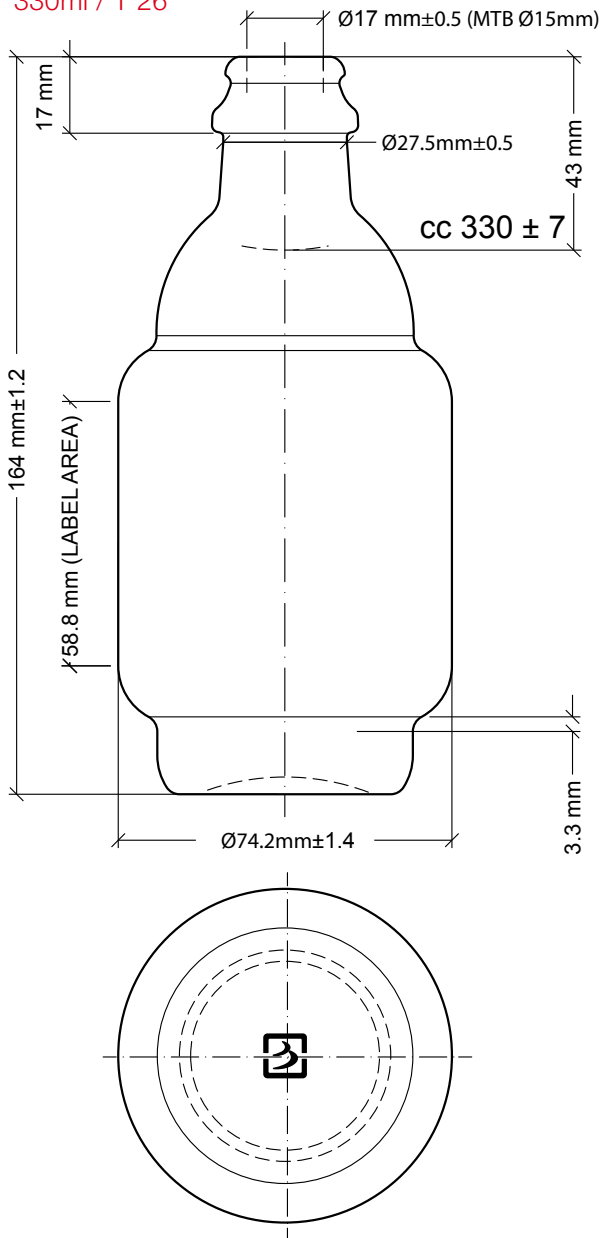

Bruni Glass Collection

Marita

Bruni Glass Collection

The new Marita bottle, an innovative design for all your products

330ml / T 26

• 330	300	TC 26	74.2	164	
750	IN PROGRESS				

Drawings, dimensions, images and technical data may be subject to variations.