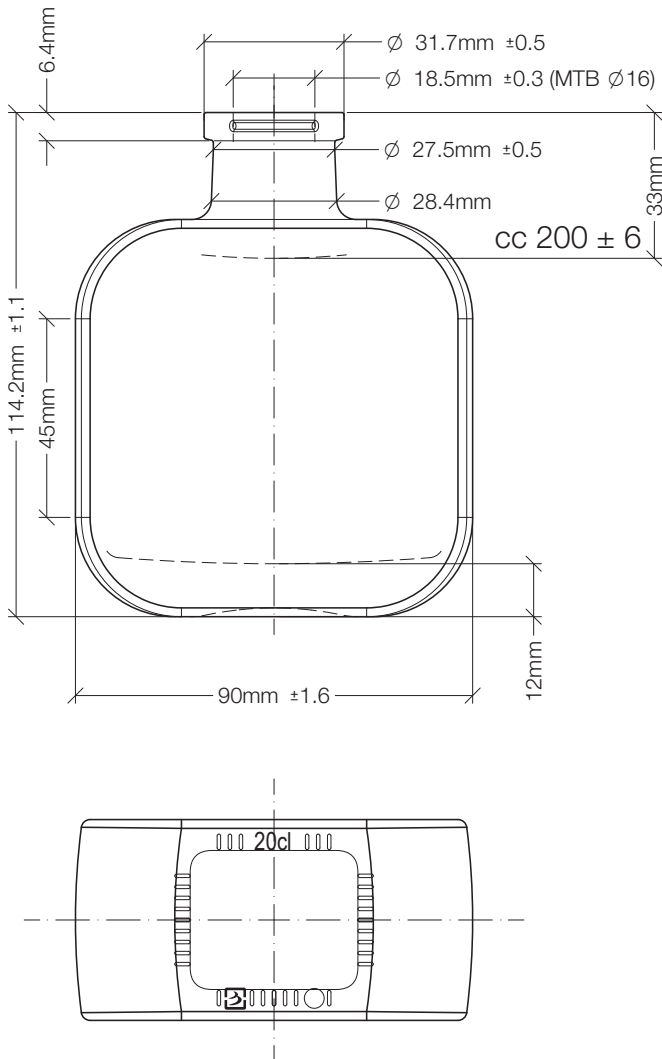

# Bruni Glass Collection

— The new Melanie bottle, an innovative design for all your products —

13/02/2020

200ml / F 6.4

100	200	F 4.7	73.1x37	92.3	○
• 200	350	F 6.4	90x45.5	114.2	○

Drawings, dimensions, images and technical data may be subject to variations.