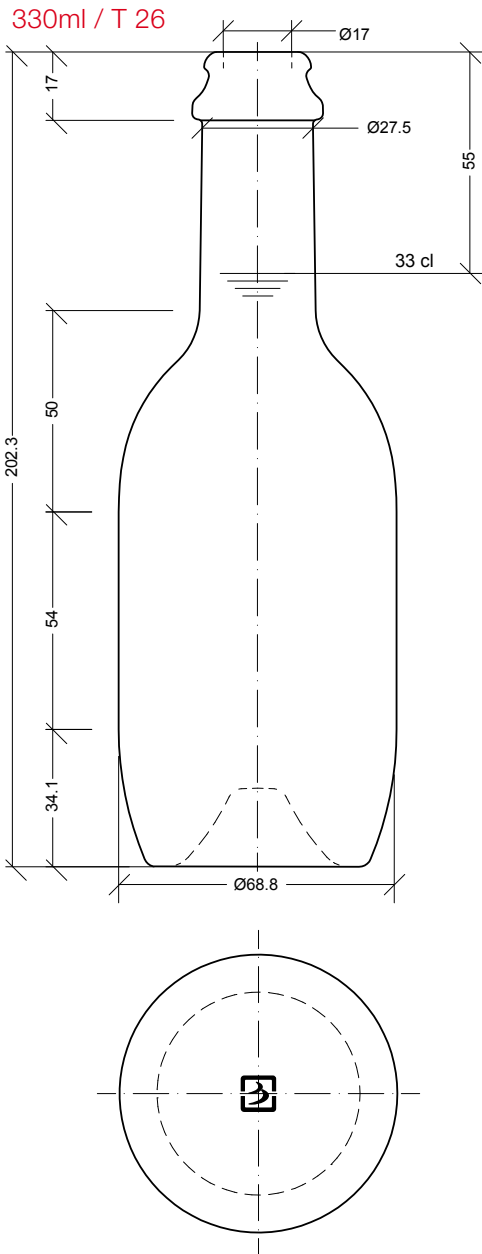

Bruni Glass Collection

Malt

Bruni Glass Collection

The new Malt bottle, an innovative design for all your products

19/11/2018

• 330	300	TC 26	68.8	202.3	●
500	400	TC 29	77.5	234.9	●
750	550	TC 29	88.5	264.1	●

Drawings, dimensions, images and technical data may be subject to variations.

PATENT PENDING

An exclusive and well recognizable personalized design of a container **is an added value for its content as well.**