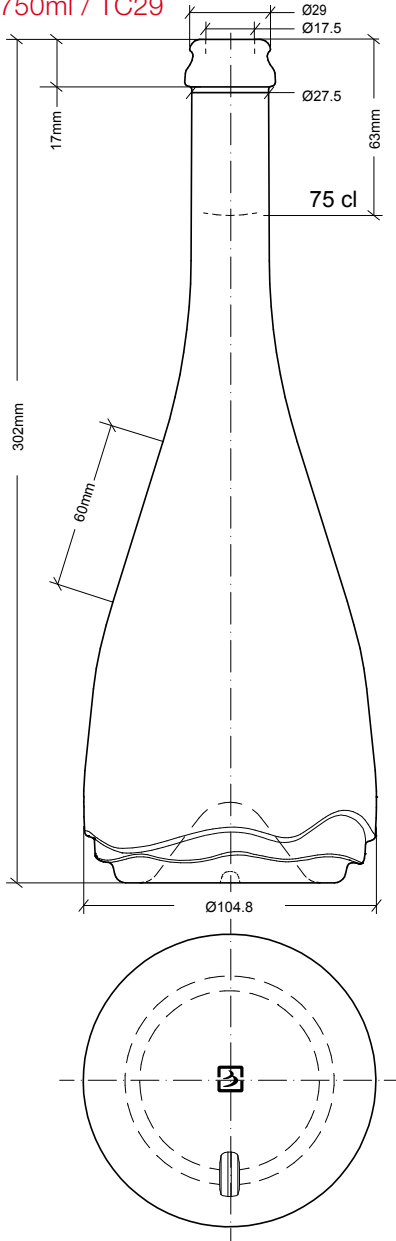

## Audrey

# Bruni Glass Collection

The new Audrey bottle, an innovative design for all your products

02/01/2019

750ml / TC29

750	650	TC 29	104.8	301	○ ●
750	650	FVL	104.8	299	○ ●
• 750	900	TC 29	110.4	302	○ ●
1500	1200	BETS	122.4	386	○ ●