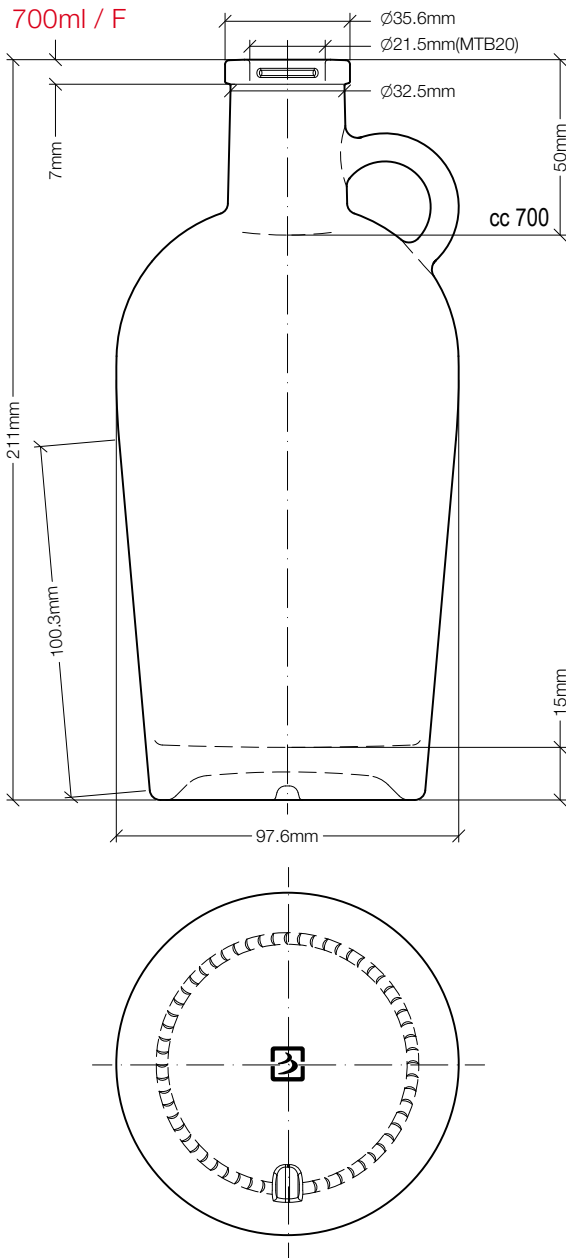

Bruni Glass Collection

Darling

Bruni Glass Collection

The new Darling bottle, an innovative design for all your products

02/01/2019

• 700	750	F	97.6	211	○
700	750	GPI	97.6	224.5	○
750	750	F	99.8	211	○

Drawings, dimensions, images and technical data may be subject to variations.