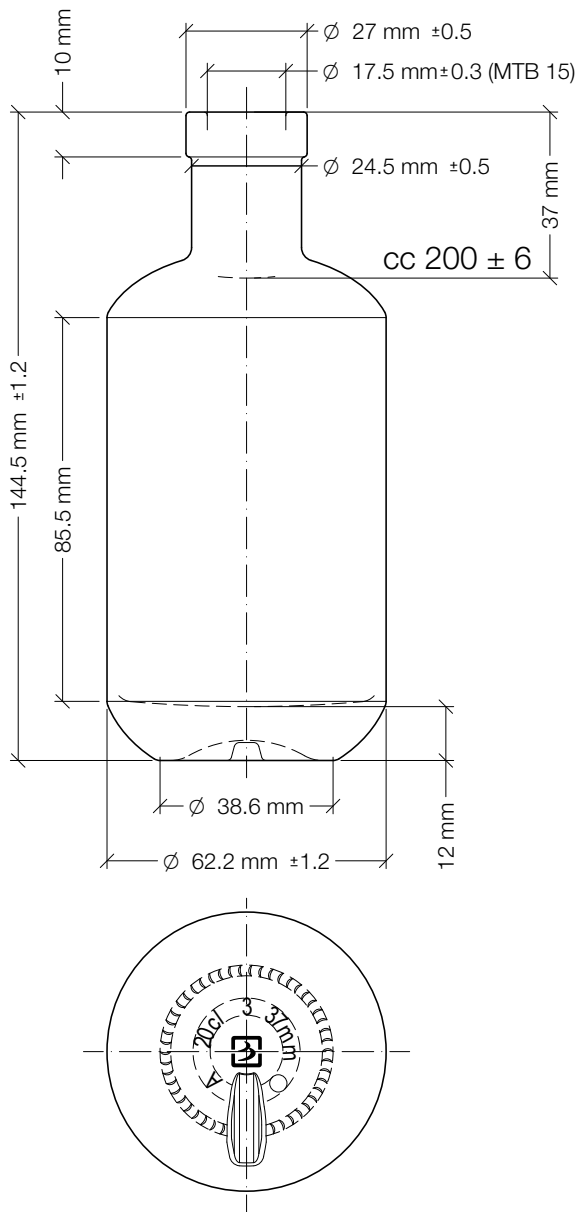

# Bruni Glass Collection

The new Pacho bottle, an innovative design for all your products

19/11/2018

200ml / F 10

50	100	PP 18	41.2	98	○
100	170	F 8	50.4	115	○
• 200	300	F 10	62.2	144.5	○
250	300	F 10	66.8	144.5	○
500	500	F 13	81	184	○