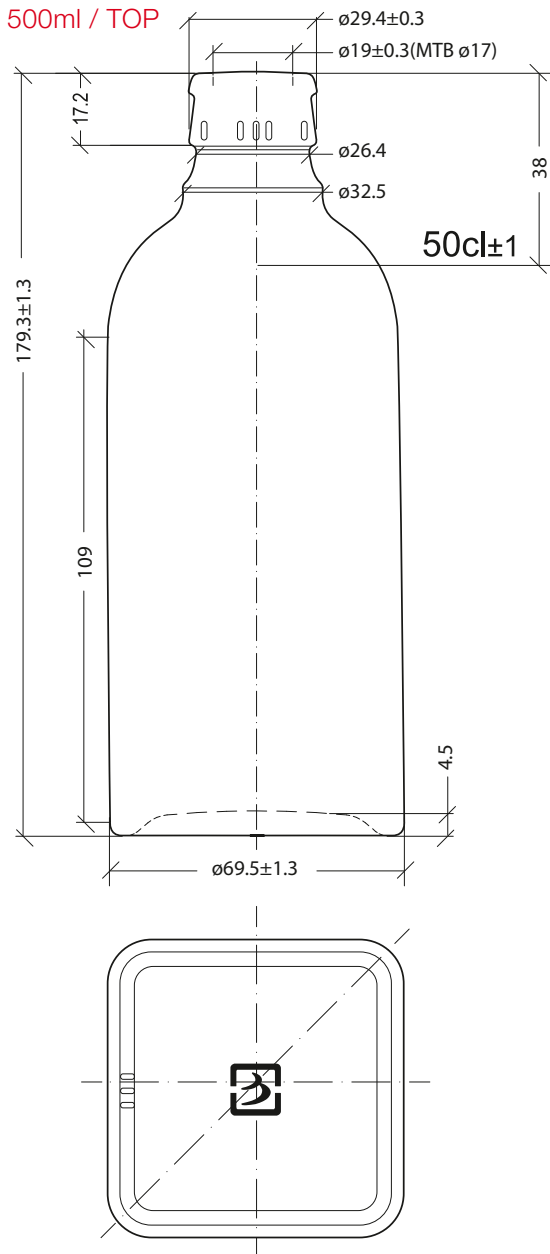

Bruni Glass Collection

Frasca

Bruni Glass Collection

19/02/2019

250	250	TOP	57.3x73.6	147.2	●
• 500	350	TOP	69.5x89.2	179.3	●
750	550	TOP	79.5x102.9	206.2	●

Drawings, dimensions, images and technical data may be subject to variations.