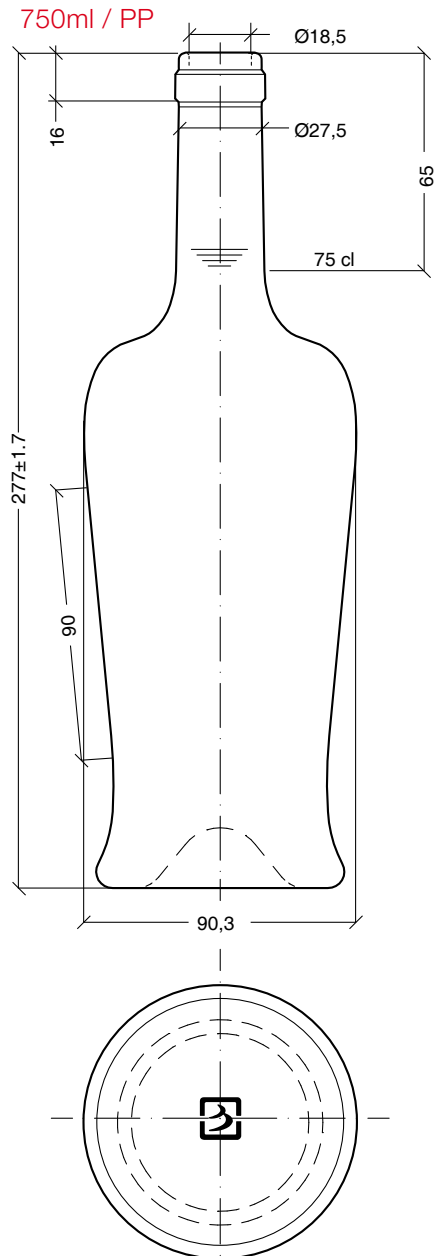

Bruni Glass Collection

Sommelier

Bruni Glass Collection

The new Sommelier bottle, an innovative design for all your products

14/01/2019

750	500	PP	90.3	276.8	●
• 750	500	F	90.3	277	●

Drawings, dimensions, images and technical data may be subject to variations.