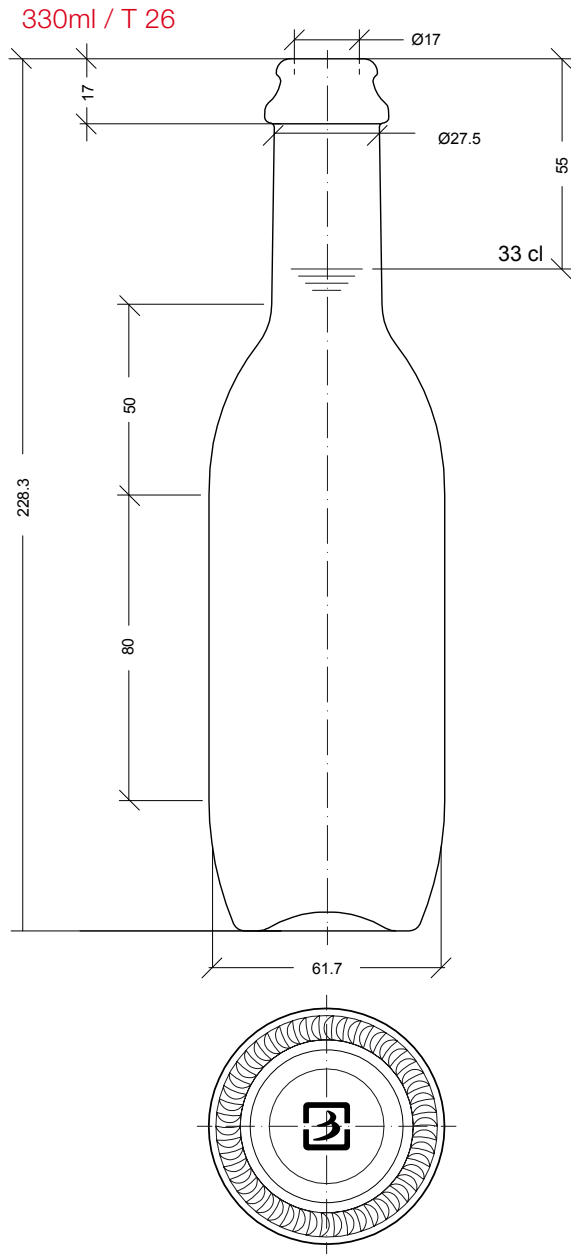

Bruni Glass Collection

Malt Evolution

Bruni Glass Collection

The new Malt Evolution bottle, an innovative design for all your products

19/11/2018

330 | 300 | TC 26 | 61.7 | 228.3 | ●

Drawings, dimensions, images and technical data may be subject to variations.