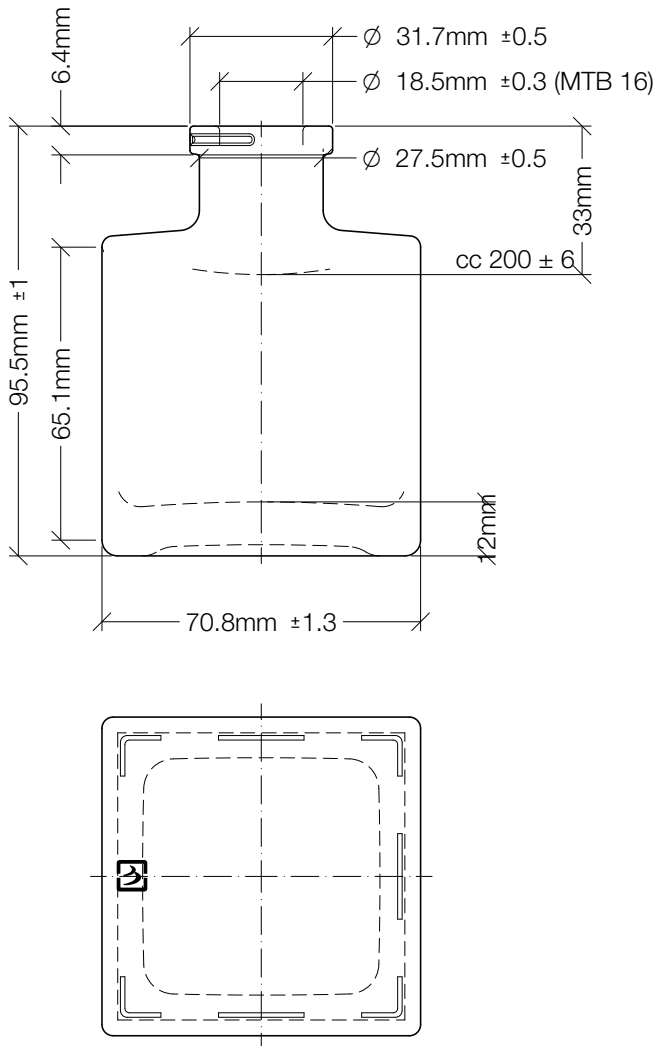

Bruni Glass Collection

Luz

Bruni Glass Collection

The new Luz bottle, an innovative design for all your products

19/10/2018

200ml / F

50	125	PP	47.2x47.2	66.4	○
50	108	FEA 15	46.2x46.2	55.7	○
100	200	F	56.2x56.2	77.8	○
• 200	350	F	70.8x70.8	95.5	○
250	400	F	72.4x72.4	110	○
500	750	F	93.5x93.5	127	○
700	950	BETS	88.1x88.1	199	○
700	950	GPI	88.1x88.1	199.3	○

Drawings, dimensions, images and technical data may be subject to variations.

PATENT PENDING

An exclusive and well recognizable personalized design of a container **is an added value for its content as well.**