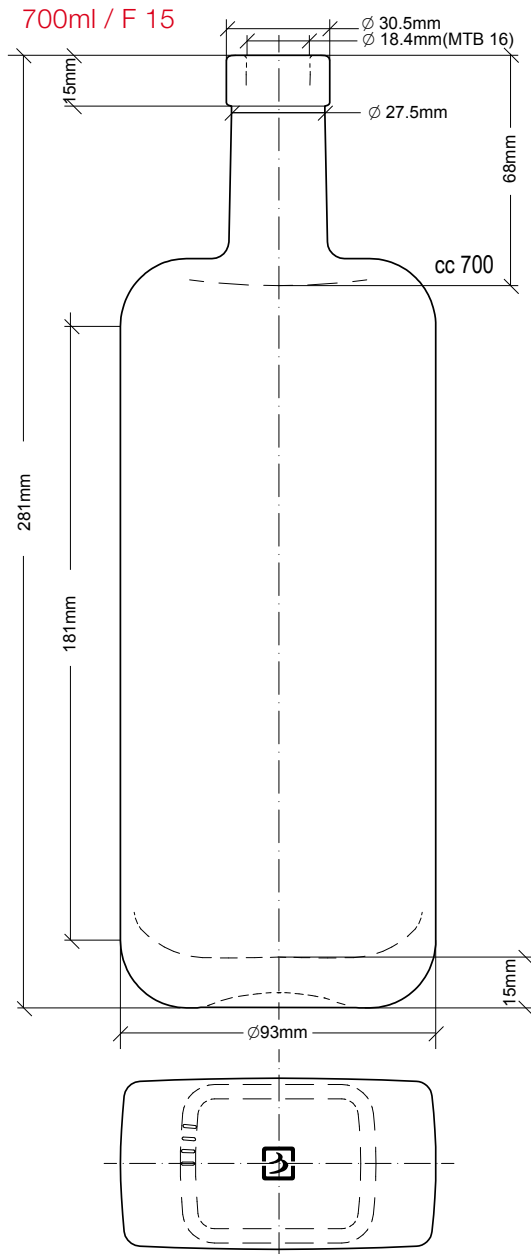

# Bruni Glass Collection

The new Gardi bottle, an innovative design for all your products

02/01/2019

100	225	F 8	57.1x30.4	147.9	○
200	300	F 8	67.3x35.8	179.6	○
250	325	PP 28	72.4x39.3	187.4	○
250	325	F 8	72.4x39.3	179.6	○
500	500	F 10	88.3x46.9	222	○
500	500	GPI 400/28	88.3x46.9	225	○
• 700	700	F 15	93x50.1	281	○
750	700	GPI 400/28	95.4x50.7	279.4	○
750	700	F 15	95.4x50.7	281	○