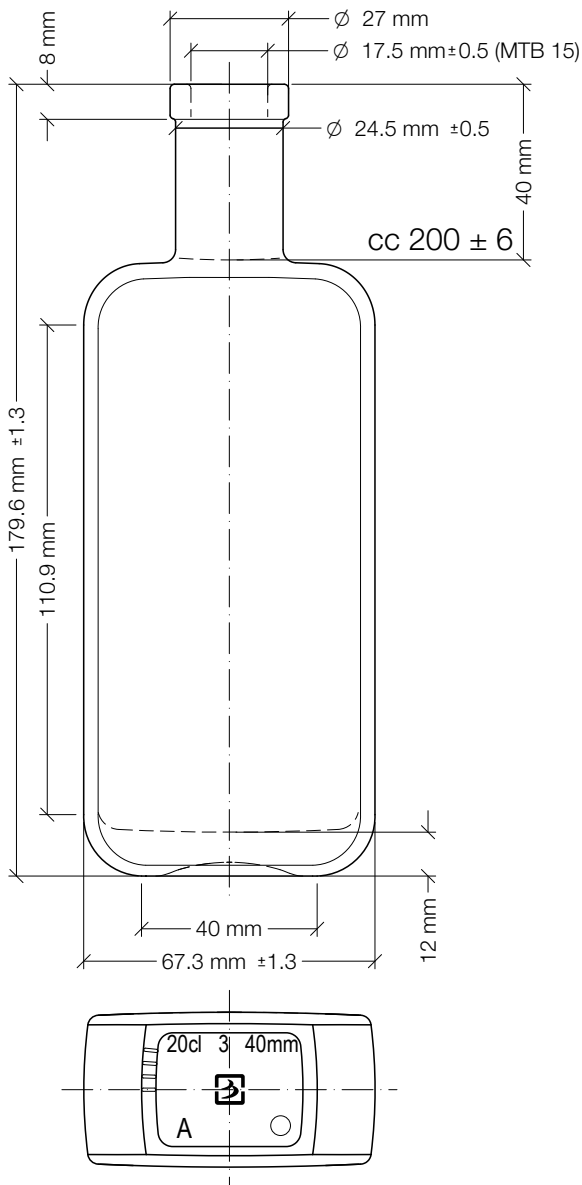

Bruni Glass Collection

Gardi

Bruni Glass Collection

The new Gardi bottle, an innovative design for all your products

19/11/2018

200ml / F 8

100	225	F 8	57.1x30.4	147.9	○
• 200	300	F 8	67.3x35.8	179.6	○
250	325	PP 28	72.4x39.3	187.4	○
250	325	F 8	72.4x39.3	179.6	○
500	500	F 10	88.3x46.9	222	○
500	500	GPI 400/28	88.3x46.9	225	○

Drawings, dimensions, images and technical data may be subject to variations.

PATENT PENDING

An exclusive and well recognizable personalized design of a container **is an added value for its content as well.**