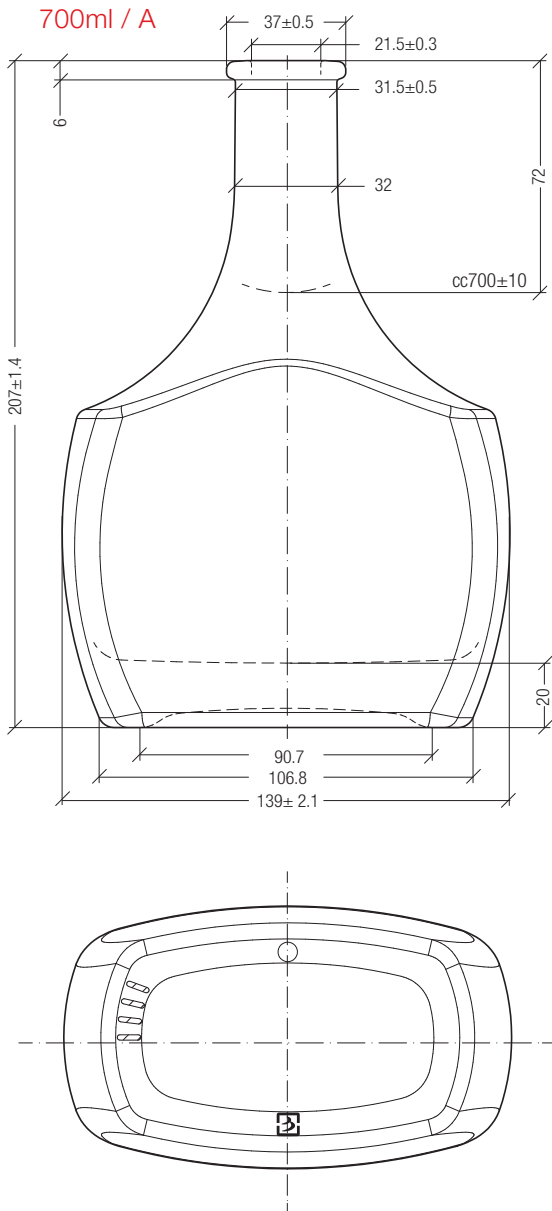

Sublime Collection

Decanter Nausicaa

Sublime Collection

— The new Decanter Nausicaa bottle, an innovative design for all your products —

700 | 900 | A | Ø139 | 207 | ○

Drawings, dimensions, images and technical data may be subject to variations.