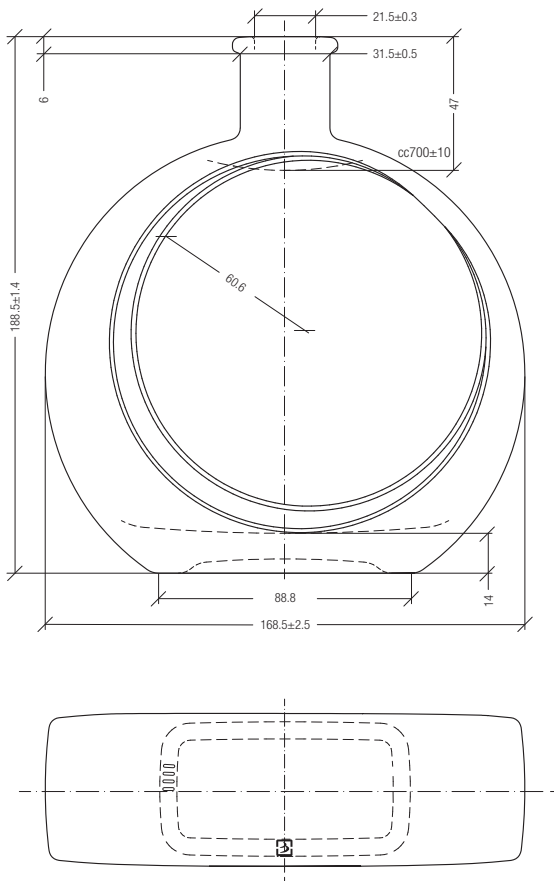

Sublime Collection

Eclipse

Sublilme Collection

The new Eclipse bottle, an innovative design for all your products

10/2020

700ml / A

700 | 900 | A | Ø168.5 | 188.5 | ○

Drawings, dimensions, images and technical data may be subject to variations.