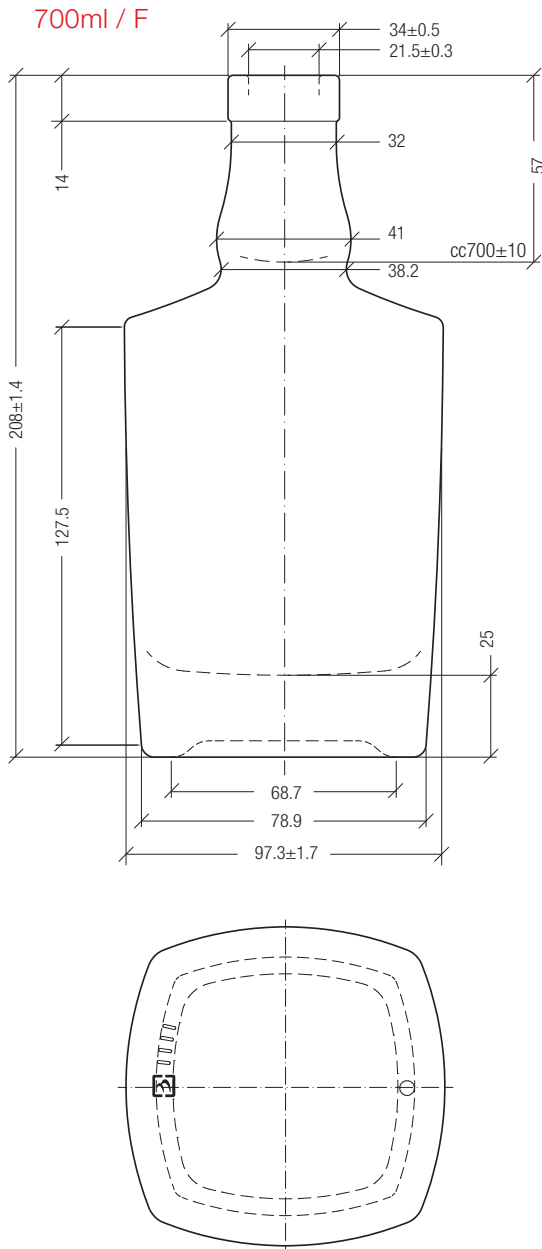

Sublime Collection

Elrey

Sublime Collection

The new Elrey bottle, an innovative design for all your products

700 | 900 | F | 97.3x97.3 | 208 | ○

Drawings, dimensions, images and technical data may be subject to variations.