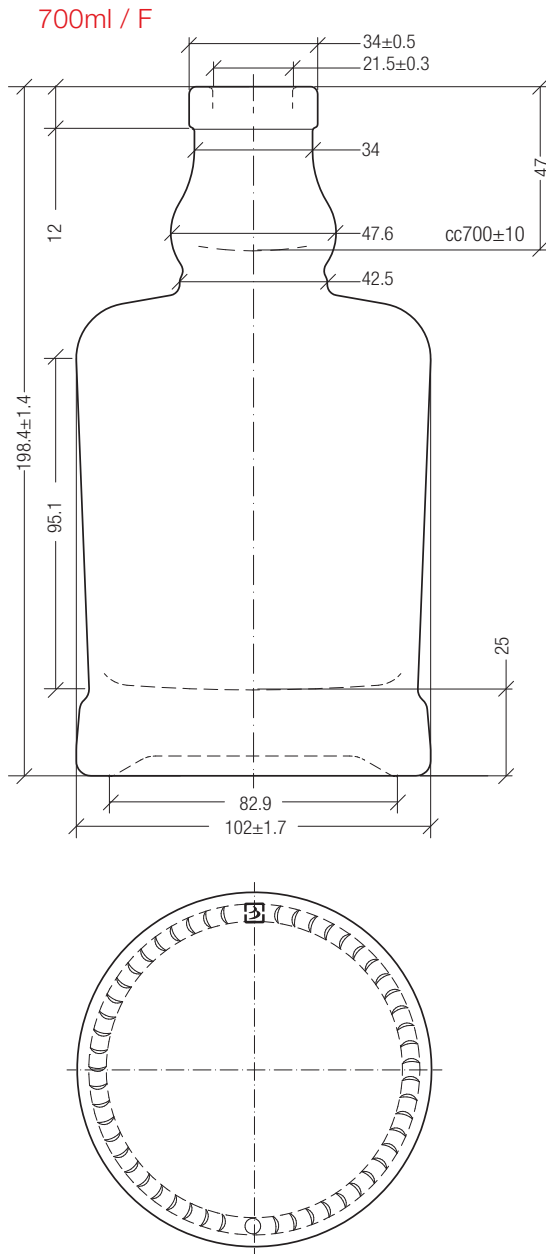

Sublime Collection

Momentus

Sublime Collection

The new Momentus bottle, an innovative design for all your products

10/2020

700 | 900 | F | Ø102 | 198.4 | ○

Drawings, dimensions, images and technical data may be subject to variations.