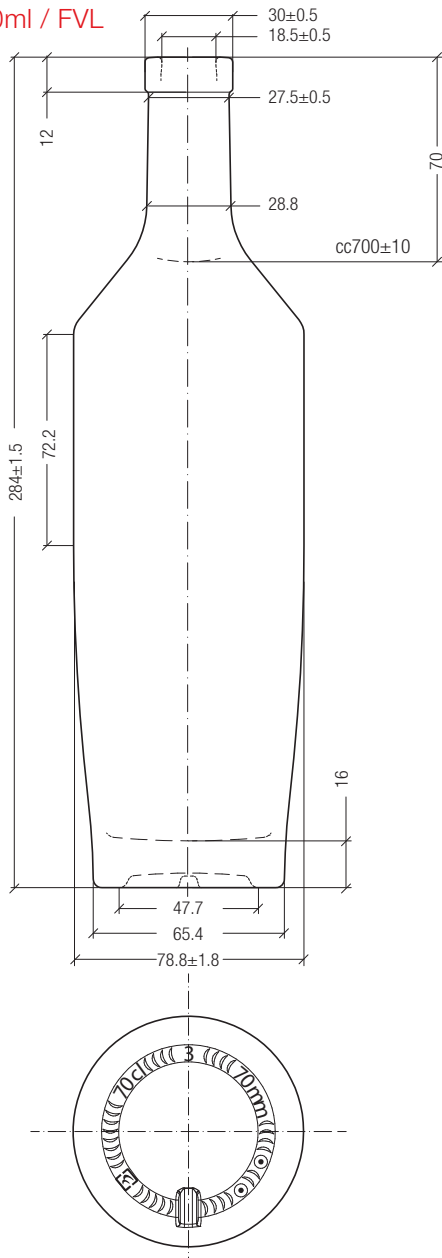

Sublime Collection

Soubrette

Sublilme Collection

The new Soubrette bottle, an innovative design for all your products

700ml / FVL

700

600

FVL

Ø78.8

284

Drawings, dimensions, images and technical data may be subject to variations.

An exclusive and well recognizable personalized design of a container **is an added value for its content as well.**