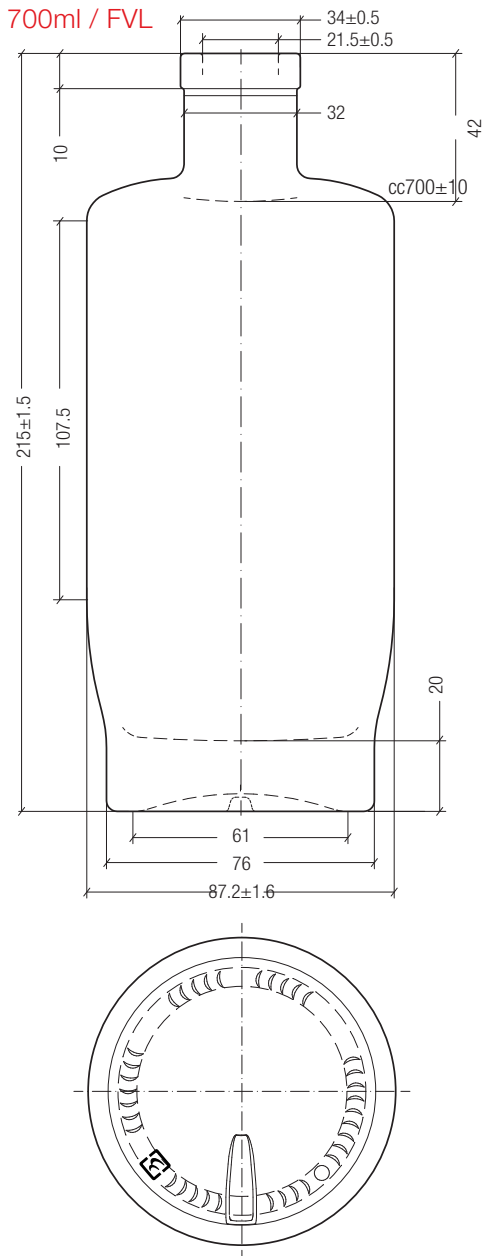

Sublime Collection

Jundo

Sublime Collection

The new Jundo bottle, an innovative design for all your products

10/2020

700 | 750 | FVL | Ø 87.2 | 215 | ○

Drawings, dimensions, images and technical data may be subject to variations.