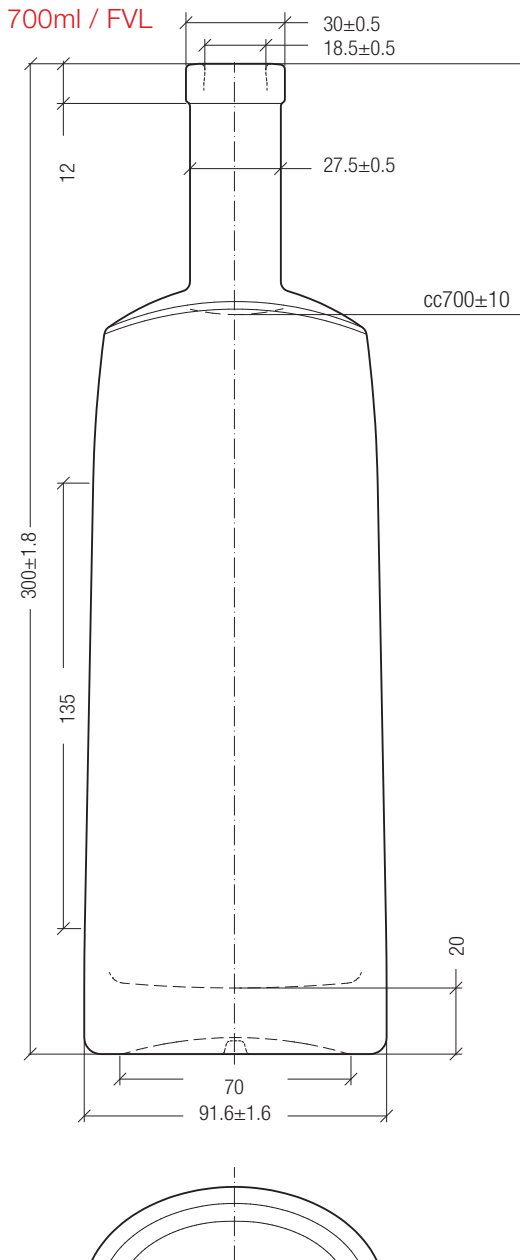

Sublime Collection

Arya

Sublime Collection

The new Arya bottle, an innovative design for all your products

10/2020

700 | 750 | FVL | 91.6x67 | H | C

Drawings, dimensions, images and technical data may be subject to variations.