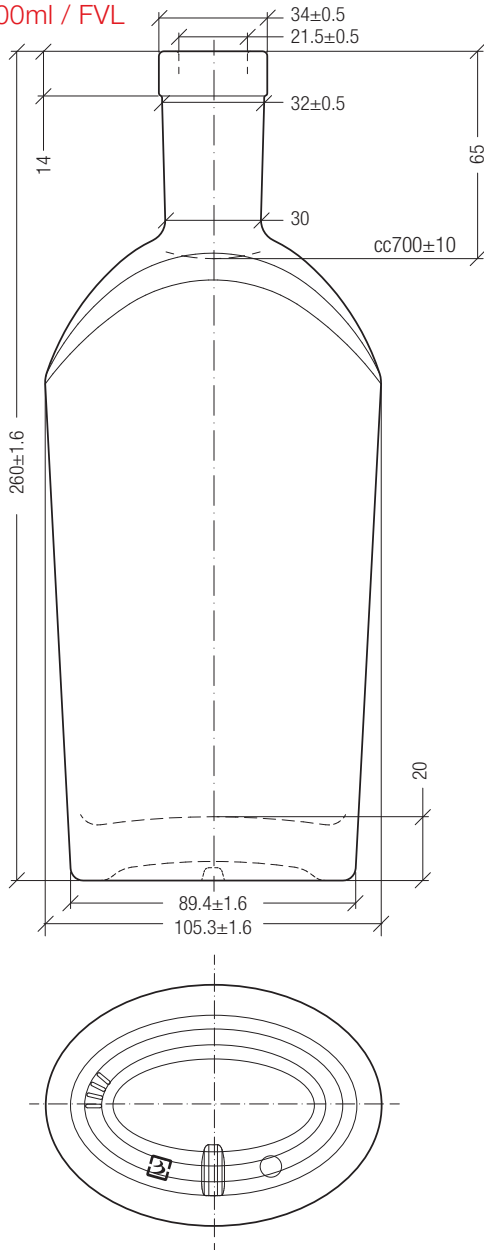

Sublime Collection

Modish Supreme

Sublime Collection

The new Modish Supreme bottle, an innovative design for all your products

700ml / FVL

700 | 750 | FVL14 | 105.3x75.3 | 260 |

Drawings, dimensions, images and technical data may be subject to variations.