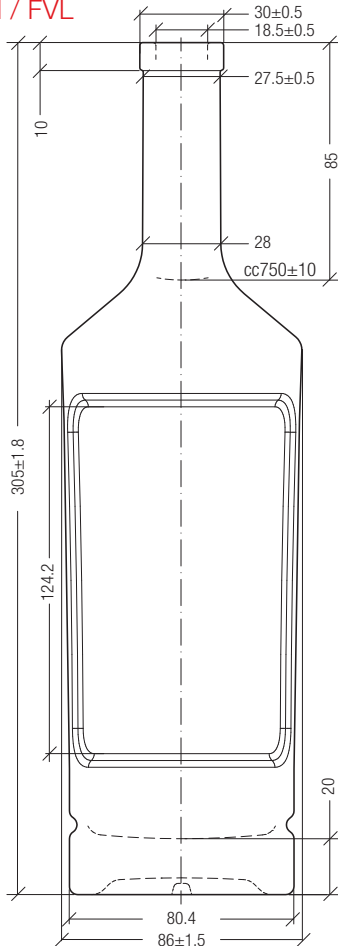

# Sublilme Collection

The new Tera bottle, an innovative design for all your products

10/2020

750ml / FVL

750

750

FVL

Ø 86