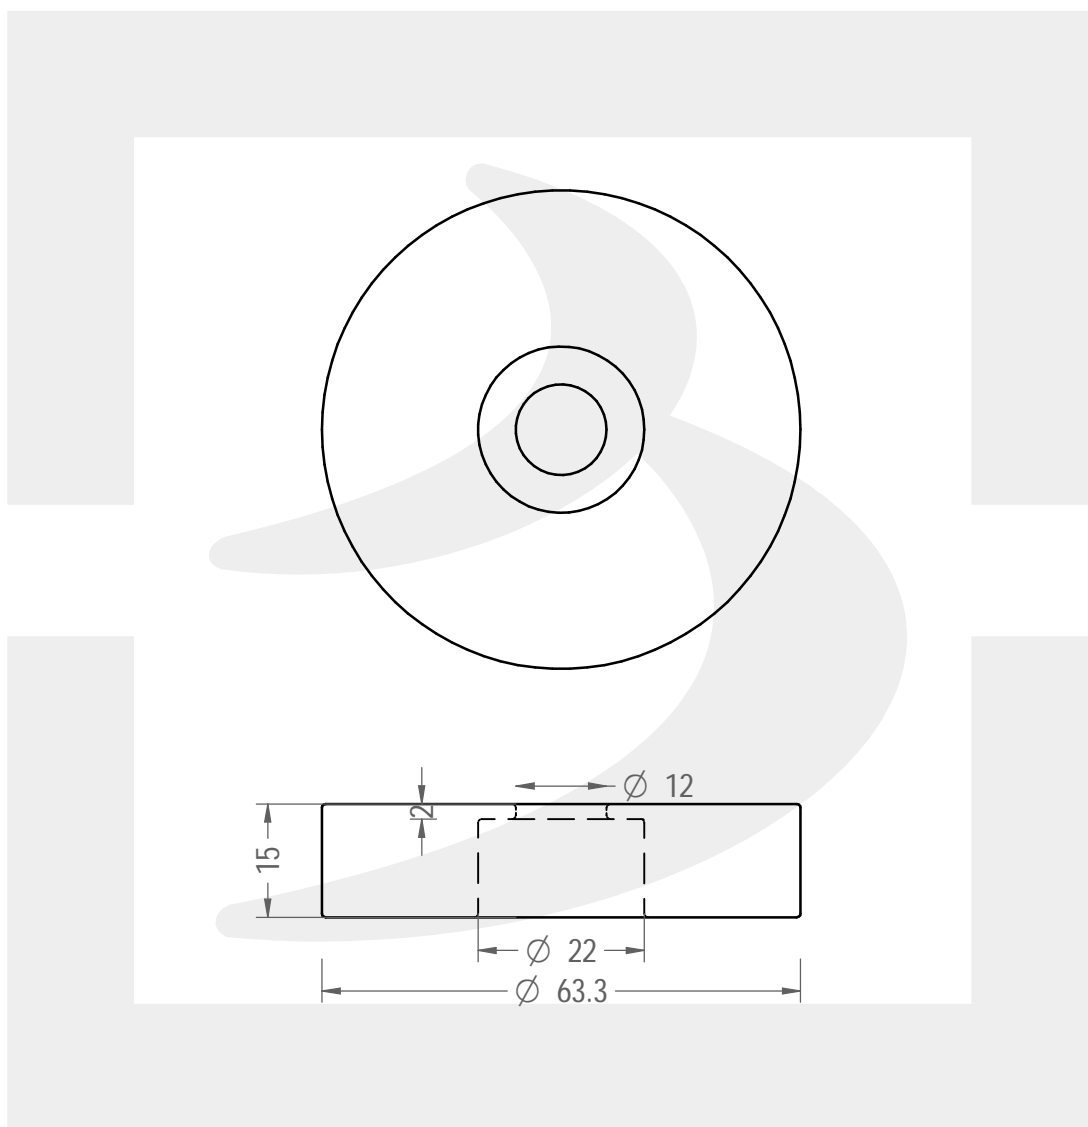

# DIFF W FI LOGAN 100 64X11 WENGE SR

Colore :

Color : .

 **bruni glass**  
a berlin packaging company

www.bruniglass.com

SCALA: 1:1  
SCALE:

Capacità R.B. (c.c.): Brimful cap. (c.c.):	0.000	Peso vetro (gr): Glass weight (gr):	35
Altezza tot (mm): Total height (mm):	0.000	Bocca: Finish:	FASCETTA
Diametro corpo (mm): Body diameter (mm):	0.000	Min. foro passante (mm): Minimum through bore (mm):	

LE QUOTE SONO ESPRESSE IN mm  
DIMENSIONS ARE EXPRESSED IN mm

COD. ARTICOLO / ITEM CODE

**28131B3**

Data ultimo aggiornamento / Last update: 03/02/2021  
Origine / Source: 28131