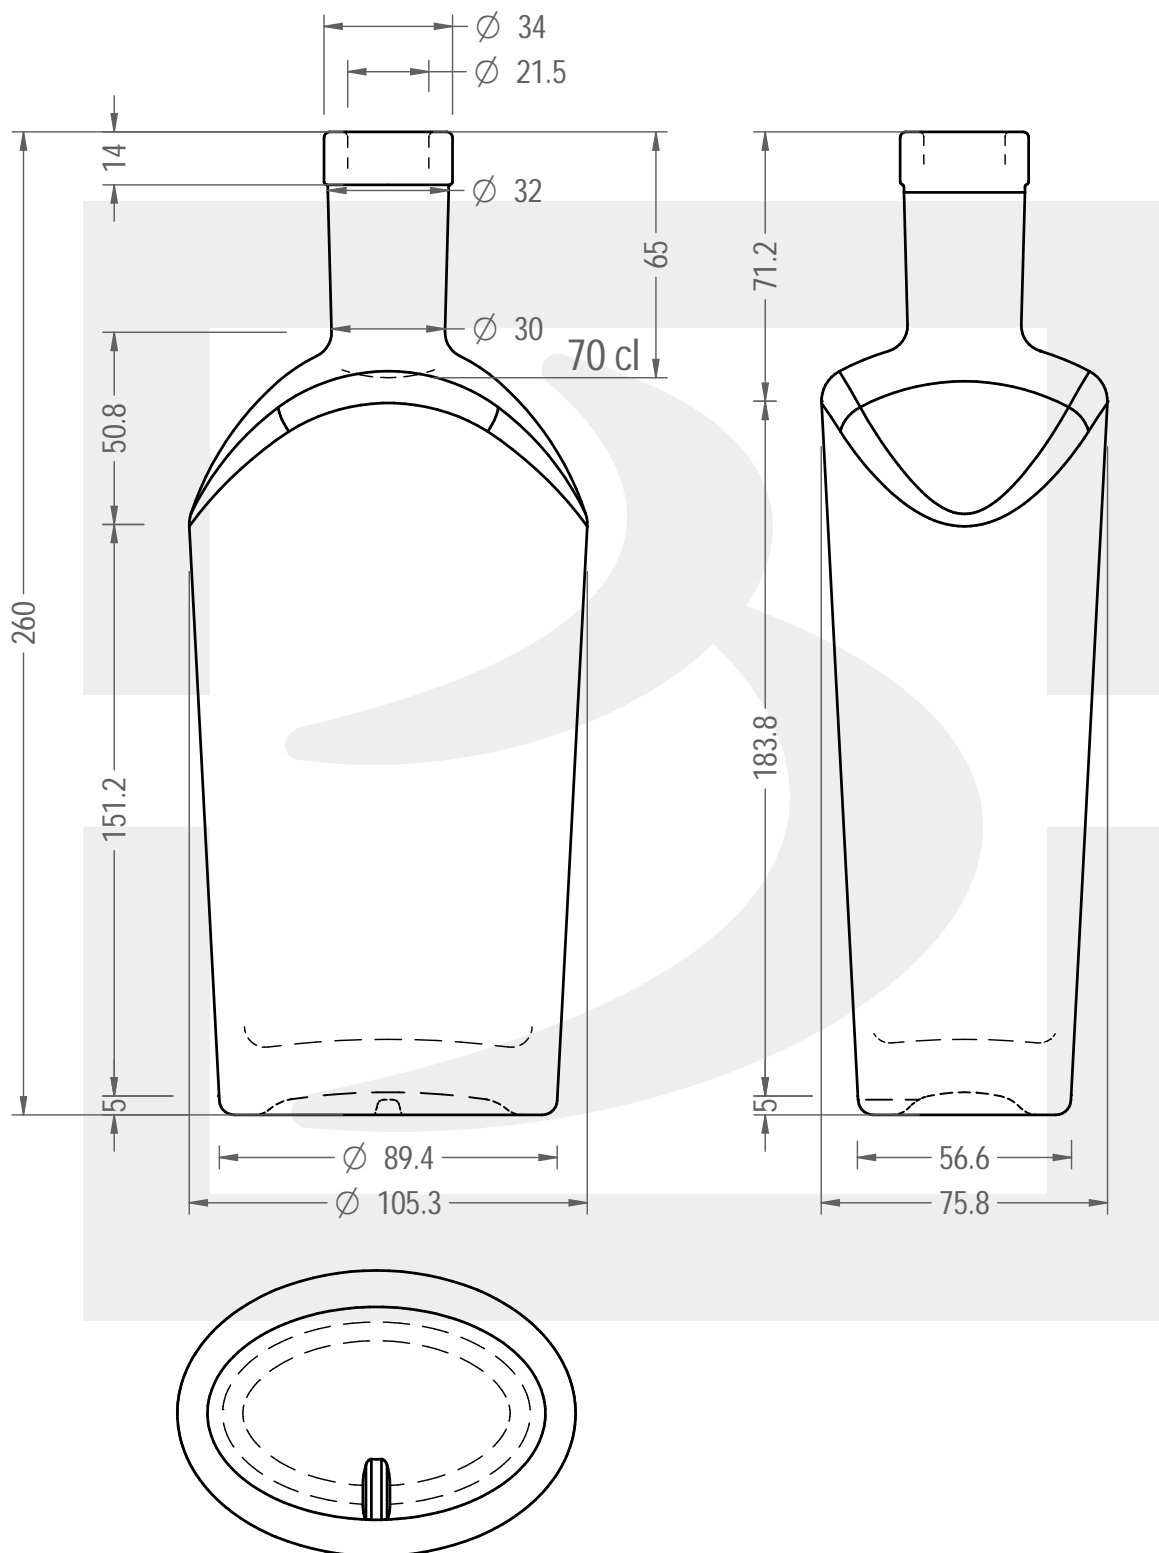

ARTICOLO / ITEM

BOT. MODISH SUPREME 700 FVL 14 *

Colore : BIANCO EXTRA
Color : BIANCO EXTRA

berlinpackaging.eu

Il disegno è puramente indicativo e non vincolante - Berlin Packaging Italy S.p.A. non assume garanzia od obbligazione alcuna per l'utilizzo del presente disegno nè per le informazioni in esso riportate
This drawing is approximate and not binding - Berlin Packaging Italy S.p.A. does not assume any guarantee or obligation for use of this drawing or for information contained therein

Capacità R.B. (c.c.): Brimful capacity (c.c.):	728	Peso vetro (gr): Glass weight (gr):	762
Altezza tot. (mm): Total height (mm):	260	Bocca: Finish:	FASCETTA VINOLOK
Diametro corpo (mm): Body diameter (mm):	105.3	Min. foro passante (mm): Minimum through bore (mm):	
Resistenza a pressione (bar): Pressure resistance (bar):	-	Scala: Scale:	1:2

Per ulteriori informazioni tecniche contattare il referente commerciale
For full technical details please contact sales representative

COD. ARTICOLO / ITEM CODE
27426D2

Data ultimo aggiornamento / Last update: 20/12/2021
Origine / Source: 27426