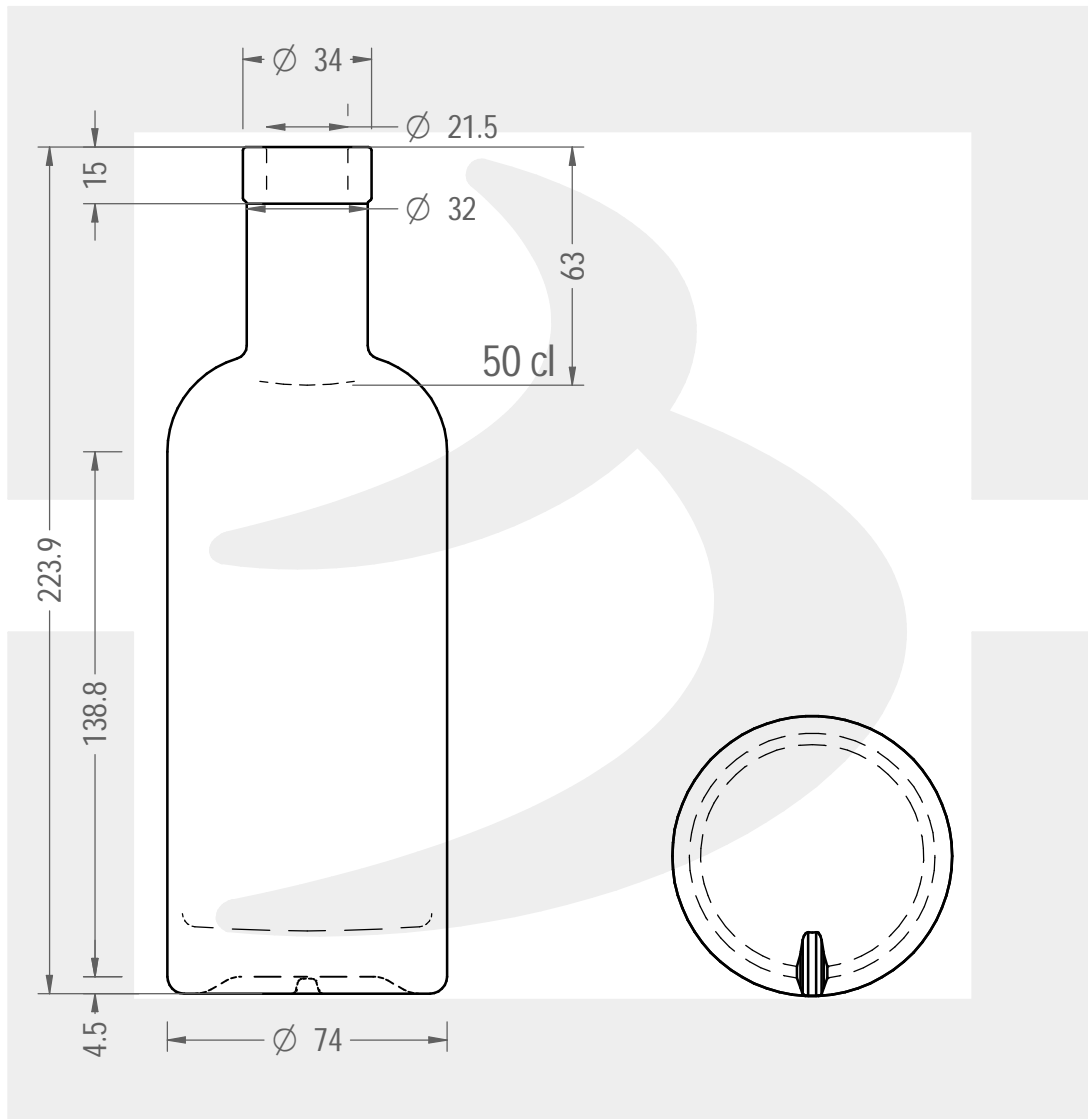

ARTICOLO / ITEM

BOT. ASPECT 500 FVL 15 CT ST \$ *

Colore :
Color : BIANCO EXTRA

 **bruni glass**
a **berlin packaging** company

www.bruniglass.com

SCALA: 1:2
SCALE:

Capacità R.B. (c.c.): Brimful cap. (c.c.):	530	Peso vetro (gr): Glass weight (gr):	500
Altezza tot (mm): Total height (mm):	223.9	Bocca: Finish:	FASCETTA VINOLOK
Diametro corpo (mm): Body diameter (mm):	74	Min. foro passante (mm): Minimum through bore (mm):	19

LE QUOTE SONO ESPRESSE IN mm
DIMENSIONS ARE EXPRESSED IN mm

COD. ARTICOLO / ITEM CODE

27391P1

Data ultimo aggiornamento / Last update: 12/10/2020
Origine / Source: 27391