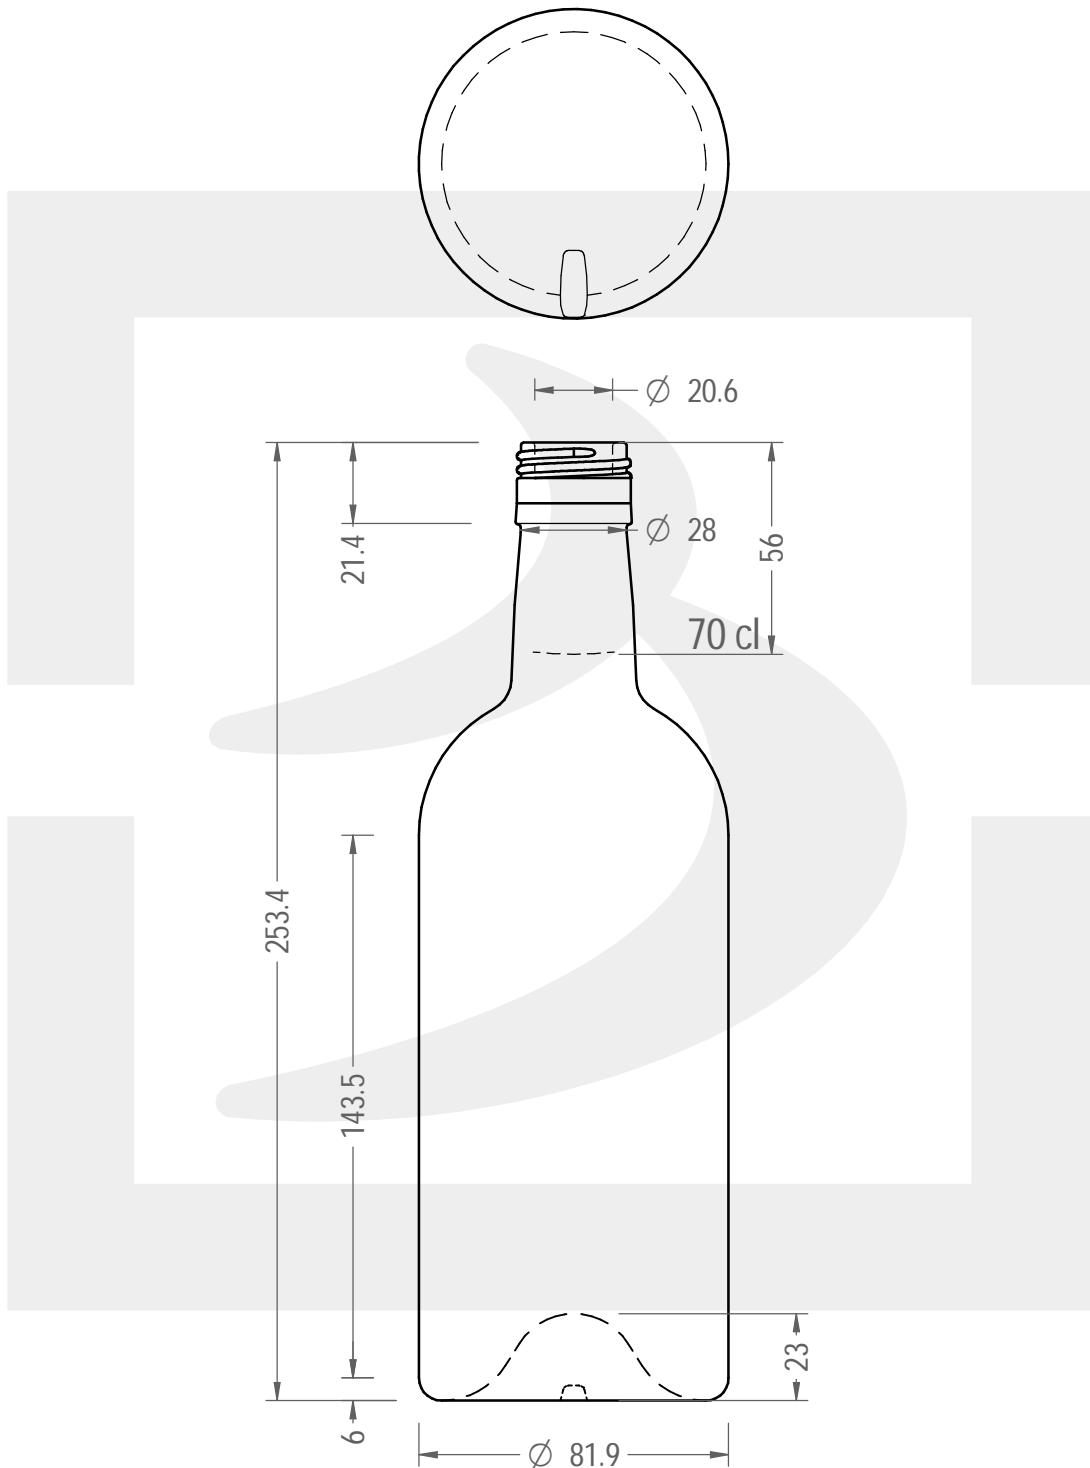

# BOT. DUBLIN 700 P31,5X44

Colore : BIANCO  
Color : BIANCO

 **bruni glass**  
a **berlin packaging** company

www.bruniglass.com

SCALA: 1:2  
SCALE:

Capacità R.B. (c.c.) : Brimful cap. (c.c.) :	722	Peso vetro (gr): Glass weight (gr):	550
Altezza tot (mm): Total height (mm):	253.4	Bocca: Finish:	PILFER-PROOF
Diametro corpo (mm): Body diameter (mm):	81.9	Min. foro passante (mm): Minimum through bore (mm):	

LE QUOTE SONO ESPRESSE IN mm  
DIMENSIONS ARE EXPRESSED IN mm

COD. ARTICOLO / ITEM CODE

**26359P3**

Data ultimo aggiornamento / Last update: 30/10/2020  
Origine / Source: 26359