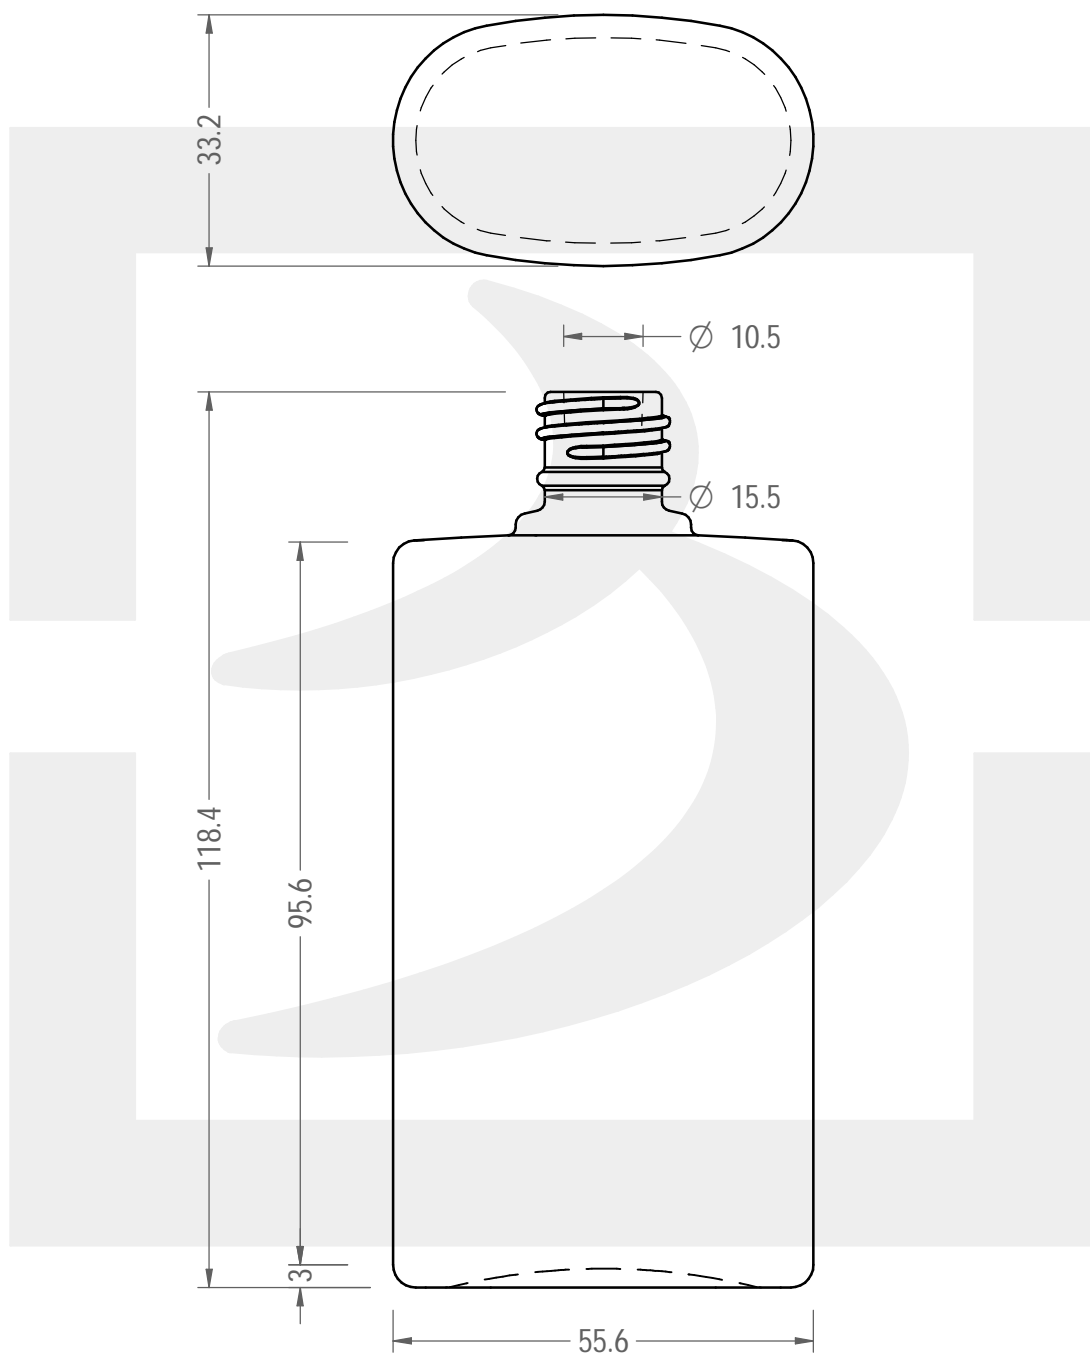

# FLACONE ELIPSO 100 GPI 415/18

Colore :  
Color : BIANCO

 **bruni glass**  
a **berlin packaging** company  
www.bruniglass.com

SCALA: 1:1  
SCALE:

Capacità R.B. (c.c.): Brimful cap. (c.c.):	108	Peso vetro (gr): Glass weight (gr):	118
Altezza tot (mm): Total height (mm):	118.4	Bocca: Finish:	GPI
Diametro corpo (mm): Body diameter (mm):	55.6	Min. foro passante (mm): Minimum through bore (mm):	9

LE QUOTE SONO ESPRESSE IN mm  
DIMENSIONS ARE EXPRESSED IN mm

COD. ARTICOLO / ITEM CODE  
**26251B2**

Data ultimo aggiornamento / Last update: 22/07/2020  
Origine / Source: 26251