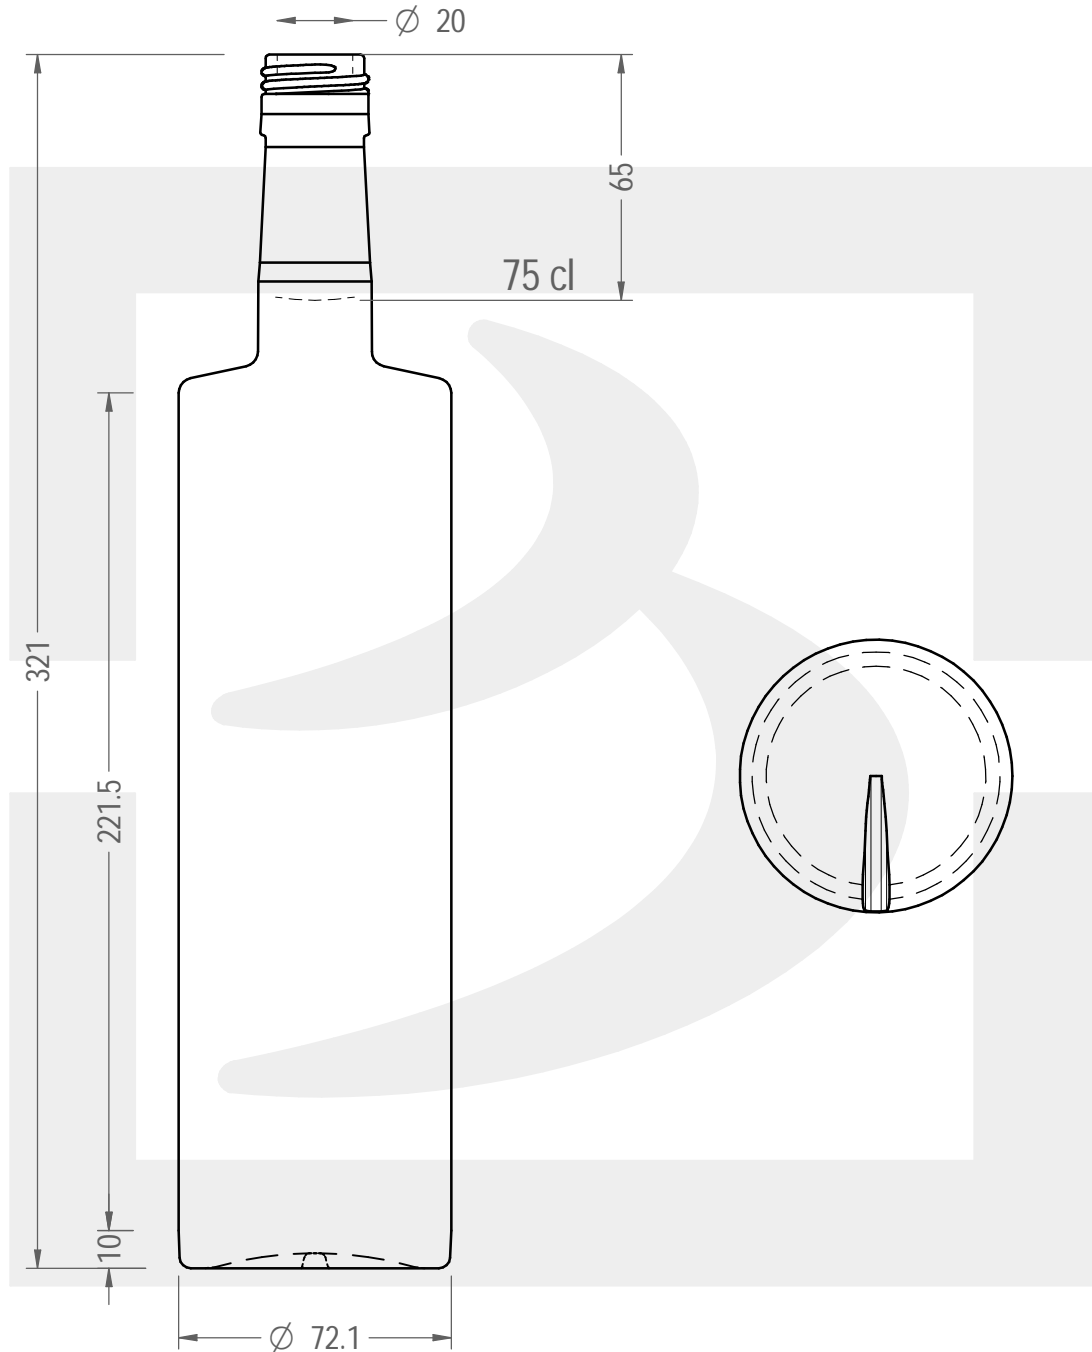

ARTICOLO / ITEM

BOT. CENTURIO 750 BVS 30X60 CT \$ VS

Colore :
Color : BIANCO EXTRA

 **bruni glass**
a **berlin packaging** company

www.bruniglass.com

SCALA: 1:2
SCALE:

Capacità R.B. (c.c.): Brimful cap. (c.c.):	770	Peso vetro (gr): Glass weight (gr):	600
Altezza tot (mm): Total height (mm):	321	Bocca: Finish:	BVS 30X60
Diametro corpo (mm): Body diameter (mm):	72.1	Min. foro passante (mm): Minimum through bore (mm):	17.5

LE QUOTE SONO ESPRESSE IN mm
DIMENSIONS ARE EXPRESSED IN mm

COD. ARTICOLO / ITEM CODE

26165P3

Data ultimo aggiornamento / Last update: 13/01/2020
Origine / Source: 23110