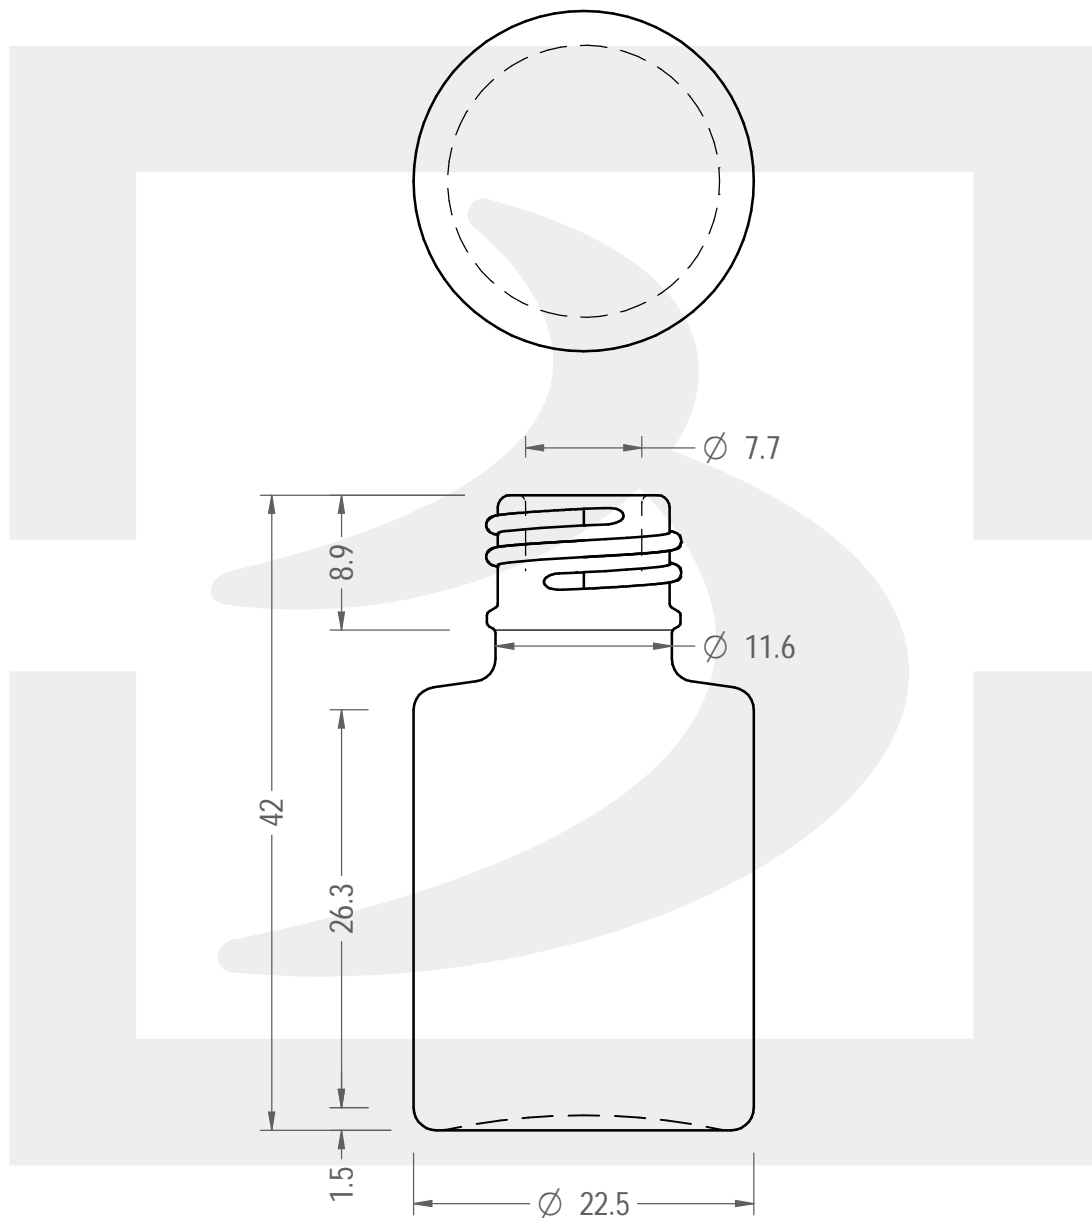

# FL FRESH CAR TONDO 7,5 GPI 415/13 \*

Colore : BIANCO  
Color :

**bruni glass**  
a berlin packaging company

www.bruniglass.com

SCALA: 2:1  
SCALE:

Capacità R.B. (c.c.) : Brimful cap. (c.c.) :	7	Peso vetro (gr): Glass weight (gr):	13.5
Altezza tot (mm): Total height (mm):	42	Bocca: Finish:	GPI
Diametro corpo (mm): Body diameter (mm):	22.5	Min. foro passante (mm): Minimum through bore (mm):	

LE QUOTE SONO ESPRESSE IN mm  
DIMENSIONS ARE EXPRESSED IN mm

COD. ARTICOLO / ITEM CODE

**25823B3**

Data ultimo aggiornamento / Last update: 08/07/2020  
Origine / Source: 25823