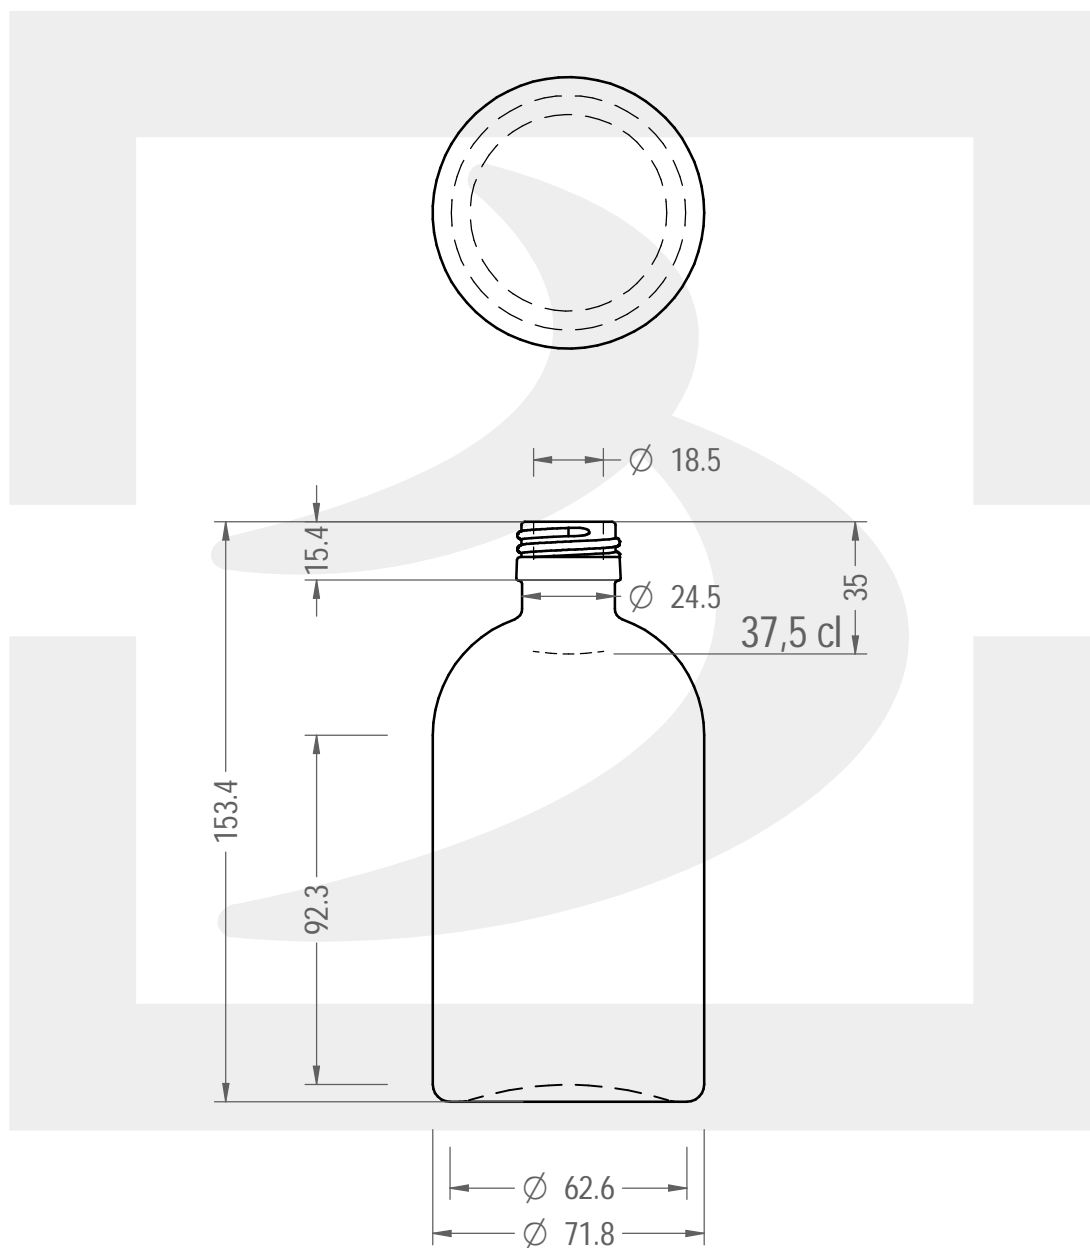

ARTICOLO / ITEM

BOT. SIMPLE ROUND 375 PP28 # *

Colore : BIANCO
Color :

 **bruni glass**
a **berlin packaging** company

www.bruniglass.com

SCALA: 1:2
SCALE:

Capacità R.B. (c.c.) : Brimful cap. (c.c.) :	390	Peso vetro (gr): Glass weight (gr):	250
Altezza tot (mm): Total height (mm):	153.4	Bocca: Finish:	PILFER-PROOF
Diametro corpo (mm): Body diameter (mm):	71.8	Min. foro passante (mm): Minimum through bore (mm):	16

LE QUOTE SONO ESPRESSE IN mm
DIMENSIONS ARE EXPRESSED IN mm

COD. ARTICOLO / ITEM CODE

25176P2

Data ultimo aggiornamento / Last update: 19/02/2020
Origine / Source: 25176