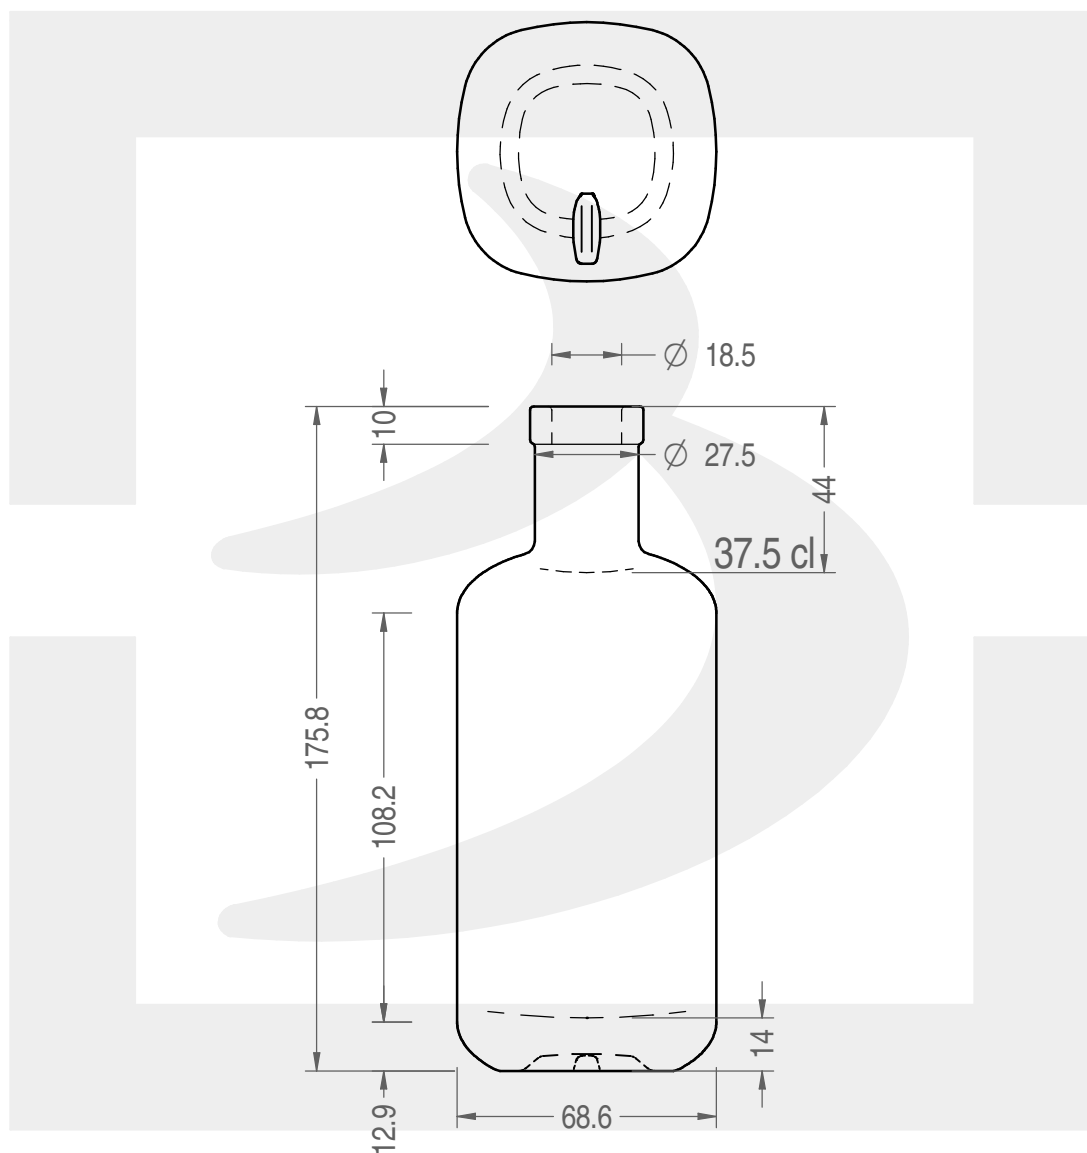

# BOT. KYOTO 375 FVL 10 \*

Colore : BIANCO EXTRA  
Color :

 **bruni glass**  
a **berlin packaging** company

www.bruniglass.com

SCALA: 1:2  
SCALE:

Capacità R.B. (c.c.) : Brimful cap. (c.c.) :	390	Peso vetro (gr): Glass weight (gr):	400
Altezza tot (mm): Total height (mm):	175.8	Bocca: Finish:	FASCETTA VINOLOK
Diametro corpo (mm): Body diameter (mm):	68.6	Min. foro passante (mm): Minimum through bore (mm):	16

LE QUOTE SONO ESPRESSE IN mm  
DIMENSIONS ARE EXPRESSED IN mm

COD. ARTICOLO / ITEM CODE

**25093P1**

Data ultimo aggiornamento / Last update: 26/11/2019  
Origine / Source: 25093