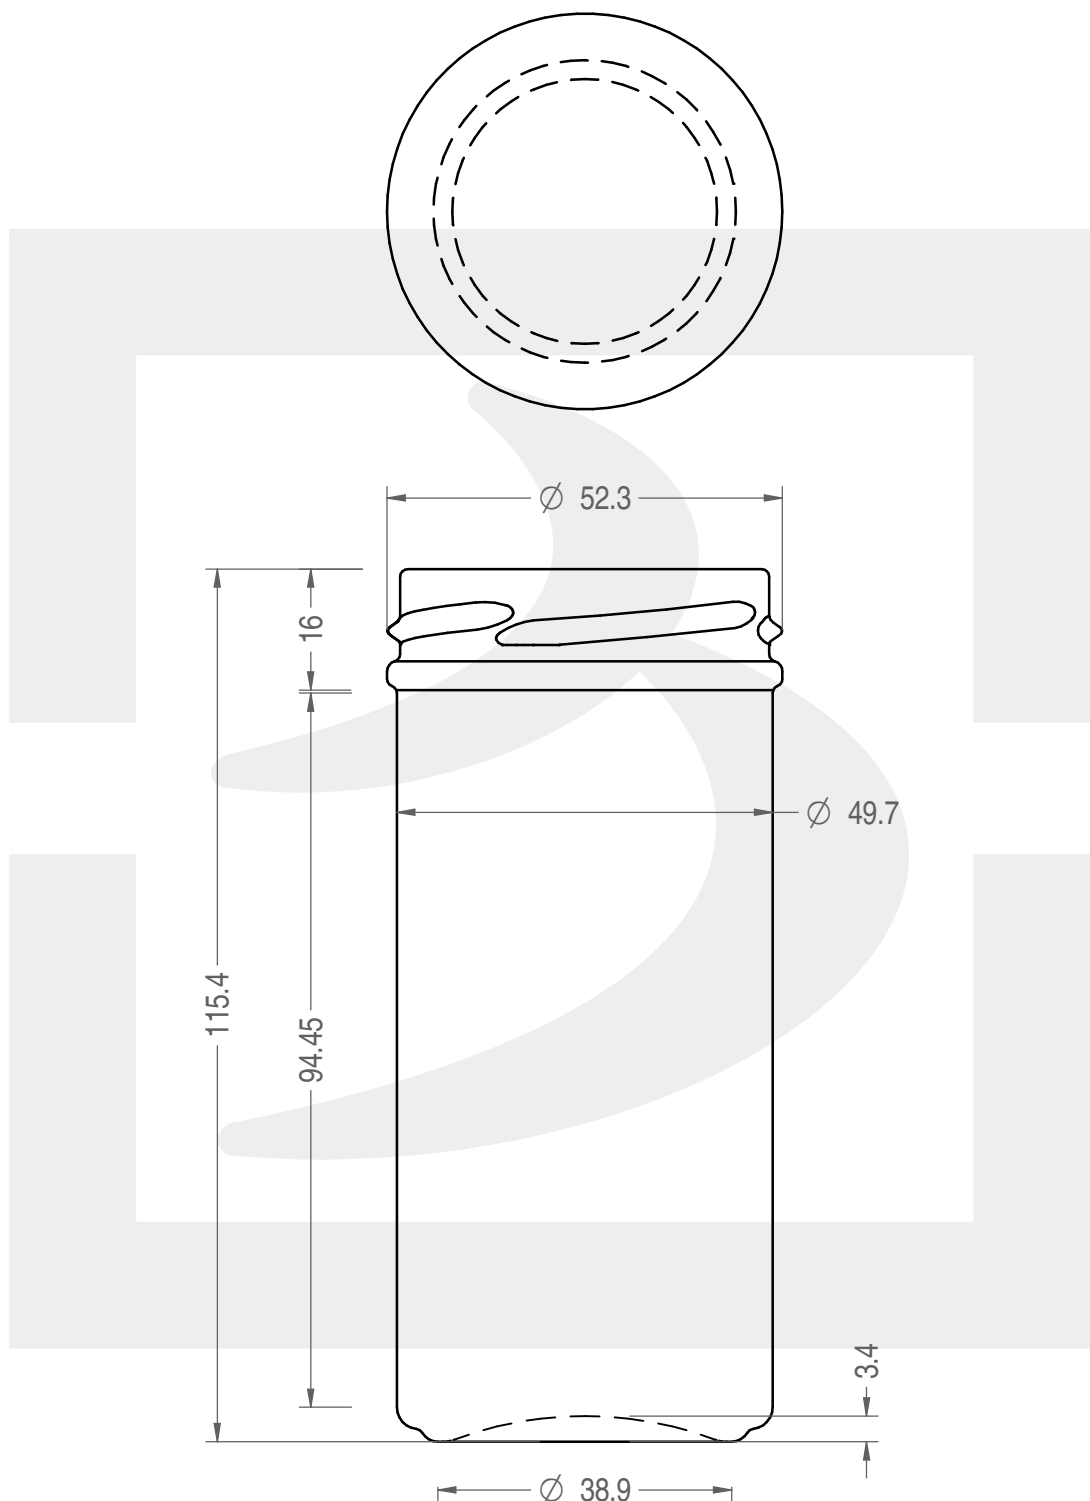

# VASO BONTA' BRUNI 167 T 53 HX \*

Colore : BIANCO  
Color : BIANCO

 **bruni glass**  
a **berlin packaging** company

www.bruniglass.com

SCALA: 1:1  
SCALE:

Capacità R.B. (c.c.): Brimful cap. (c.c.):	167	Peso vetro (gr): Glass weight (gr):	135
Altezza tot (mm): Total height (mm):	115.4	Bocca: Finish:	TWIST-OFF
Diametro corpo (mm): Body diameter (mm):	52.3	Min. foro passante (mm): Minimum through bore (mm):	

LE QUOTE SONO ESPRESSE IN mm  
DIMENSIONS ARE EXPRESSED IN mm

COD. ARTICOLO / ITEM CODE  
**24952D2**

Data ultimo aggiornamento / Last update: 05/07/2019  
Origine / Source: 24952