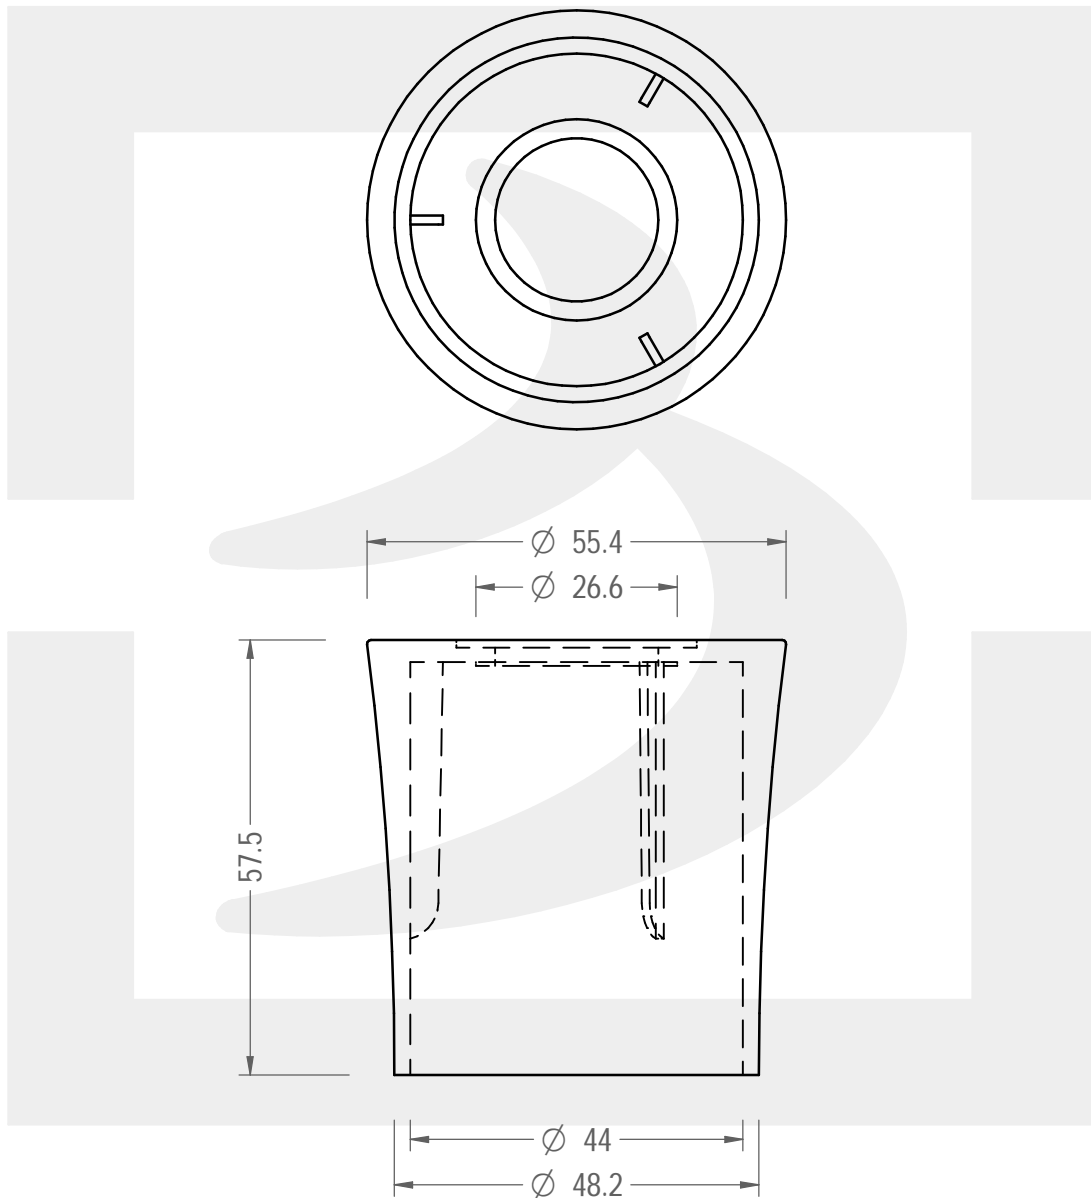

## DIFF P CIL NERO D55 H57 R

Colore :

Color :

SCALA: 1:1  
SCALE:

Capacità R.B. (c.c.) :	0.000	Peso vetro (gr):	8
Brimful cap. (c.c.) :		Glass weight (gr):	
Altezza tot (mm):	57.5	Bocca:	FASCETTA
Total height (mm):		Finish:	
Diametro corpo (mm):	55.4	Min. foro passante (mm):	
Body diameter (mm):		Minimum through bore (mm):	

LE QUOTE SONO ESPRESSE IN mm  
DIMENSIONS ARE EXPRESSED IN mm

COD. ARTICOLO / ITEM CODE

**24946B3**