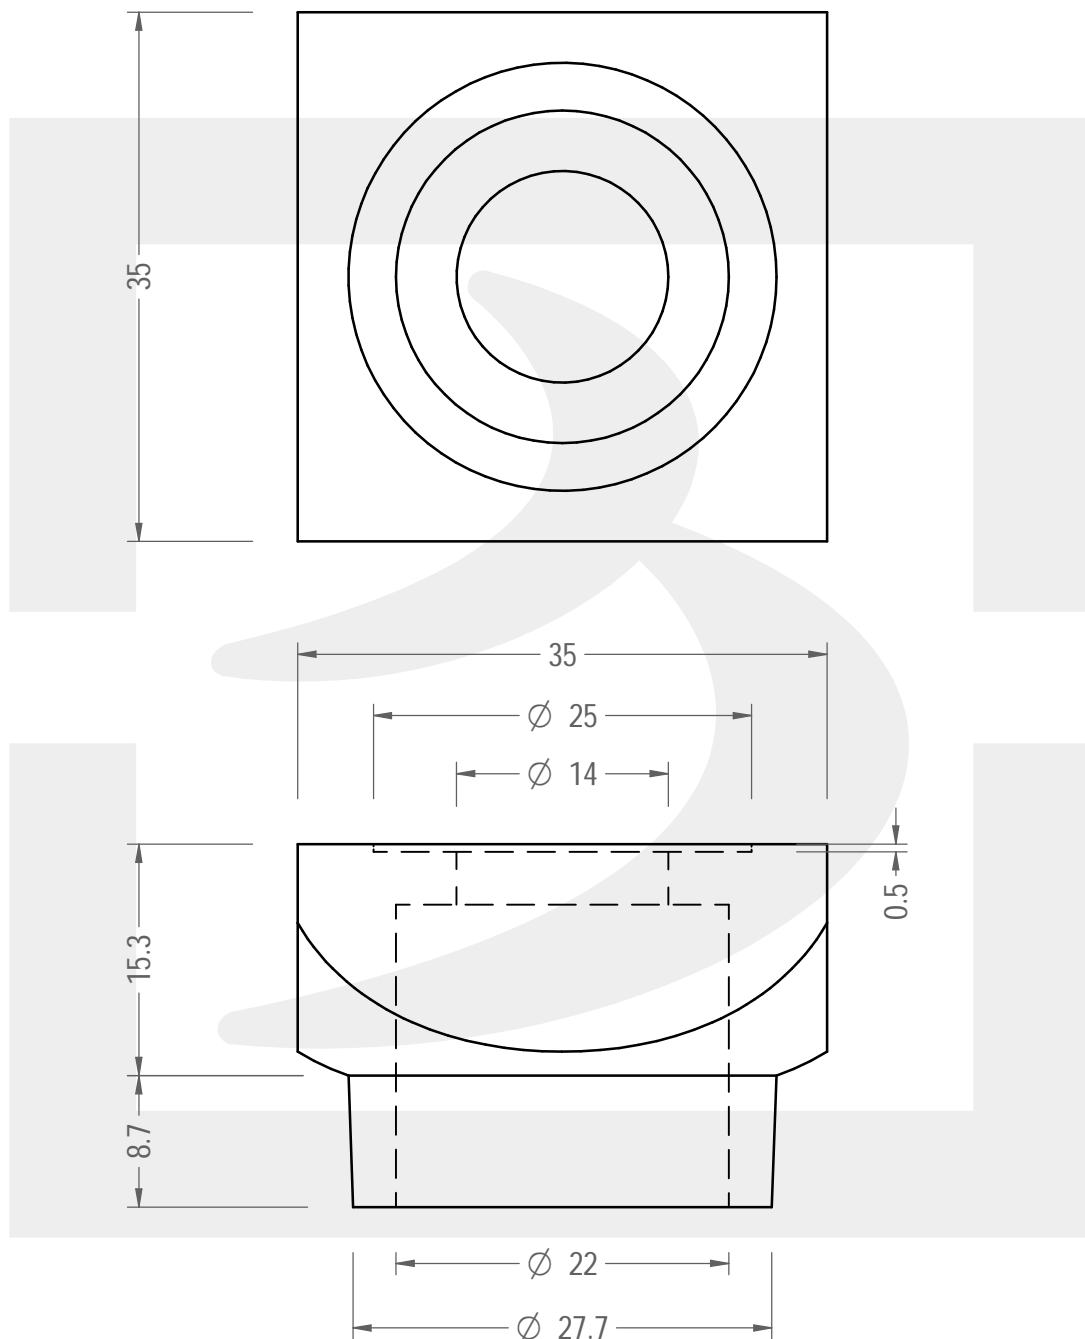

Colore :

Color :

SCALA: 2:1
SCALE:

Capacità R.B. (c.c.): Brimful cap. (c.c.):	0.000	Peso vetro (gr): Glass weight (gr):	13.5
Altezza tot (mm): Total height (mm):	24	Bocca: Finish:	FASCETTA
Diametro corpo (mm): Body diameter (mm):	35	Min. foro passante (mm): Minimum through bore (mm):	

LE QUOTE SONO ESPRESSE IN mm
DIMENSIONS ARE EXPRESSED IN mm

COD. ARTICOLO / ITEM CODE

24798B3