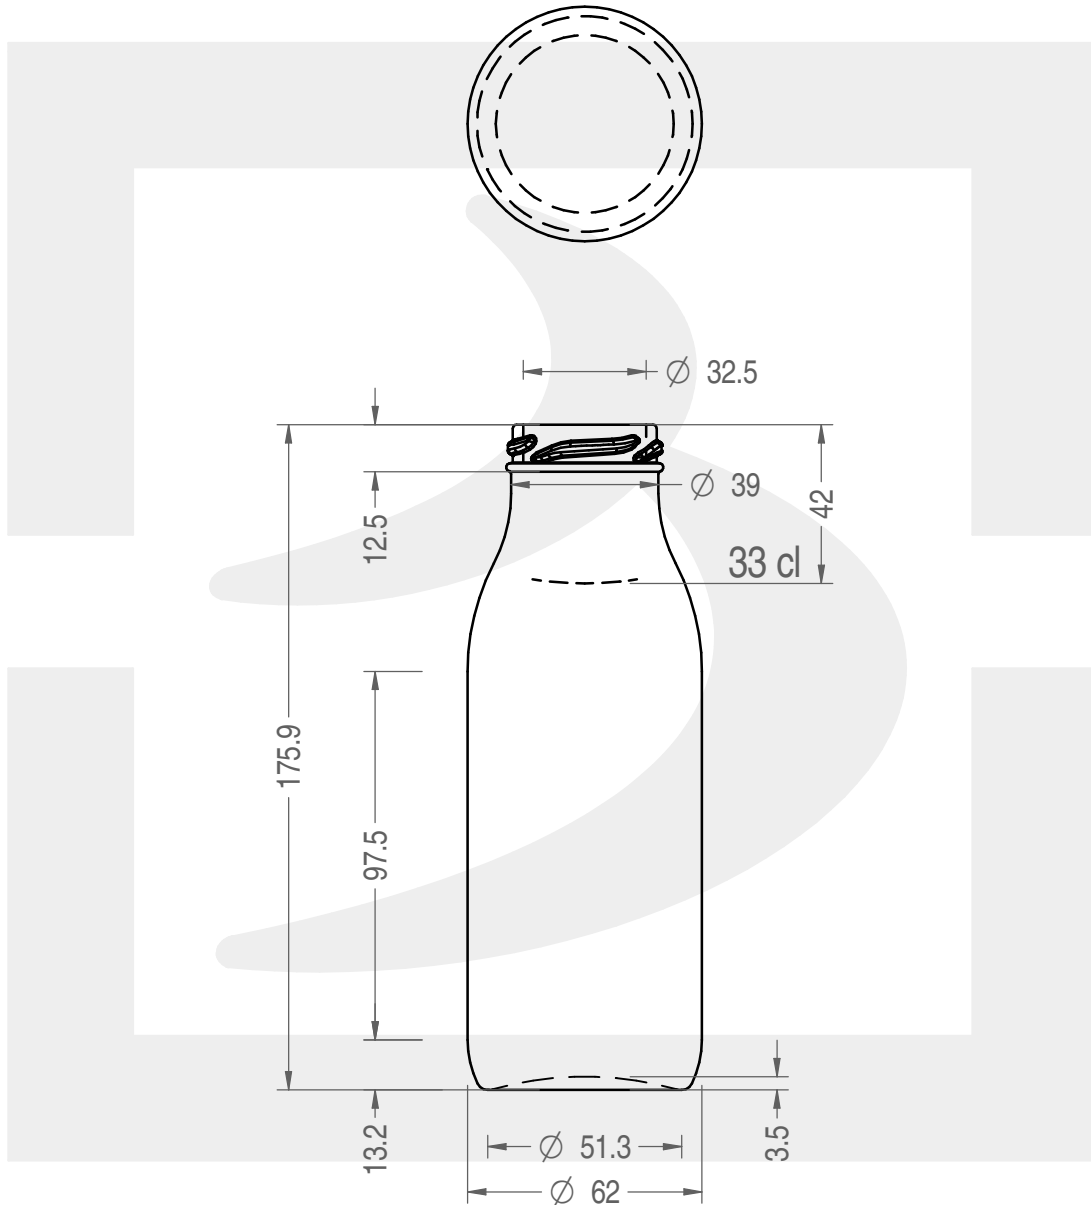

# BOT. FOODY 330 T 43 # \*

Colore : BIANCO  
Color :

 **bruni glass**  
a **berlin packaging** company

www.bruniglass.com

SCALA: 1:2  
SCALE:

Capacità R.B. (c.c.) : Brimful cap. (c.c.) :	370	Peso vetro (gr): Glass weight (gr):	200
Altezza tot (mm): Total height (mm):	175.9	Bocca: Finish:	TWIST-OFF
Diametro corpo (mm): Body diameter (mm):	62	Min. foro passante (mm): Minimum through bore (mm):	

LE QUOTE SONO ESPRESSE IN mm  
DIMENSIONS ARE EXPRESSED IN mm

COD. ARTICOLO / ITEM CODE

**24692P2**

Data ultimo aggiornamento / Last update: 17/07/2019  
Origine / Source: 24692