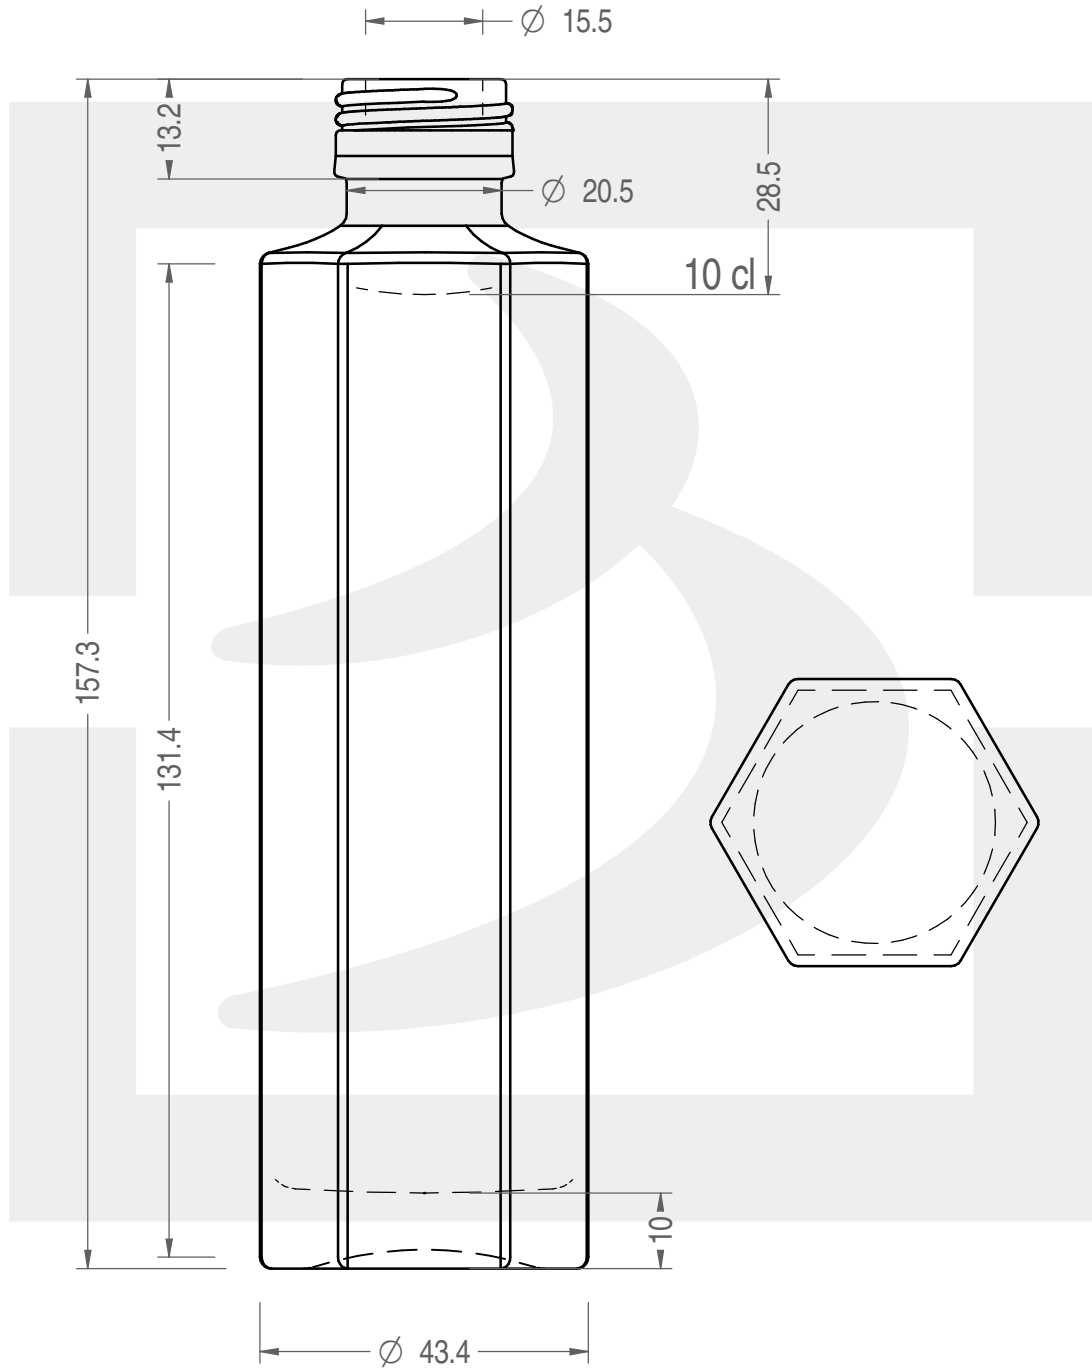

ARTICOLO / ITEM

BOT. SILVER HEXAGONAL 100 PP24 # *

Colore :
Color : BIANCO EXTRA

 **bruni glass**
a **berlin packaging** company

www.brunglass.com

SCALA: 1:1
SCALE:

Capacità R.B. (c.c.): Brimful cap. (c.c.):	108	Peso vetro (gr): Glass weight (gr):	170
Altezza tot (mm): Total height (mm):	157.3	Bocca: Finish:	PILFER-PROOF
Diametro corpo (mm): Body diameter (mm):	43.4	Min. foro passante (mm): Minimum through bore (mm):	13.1

LE QUOTE SONO ESPRESSE IN mm
DIMENSIONS ARE EXPRESSED IN mm

COD. ARTICOLO / ITEM CODE

24640D1

Data ultimo aggiornamento / Last update: 17/07/2019
Origine / Source: 24640