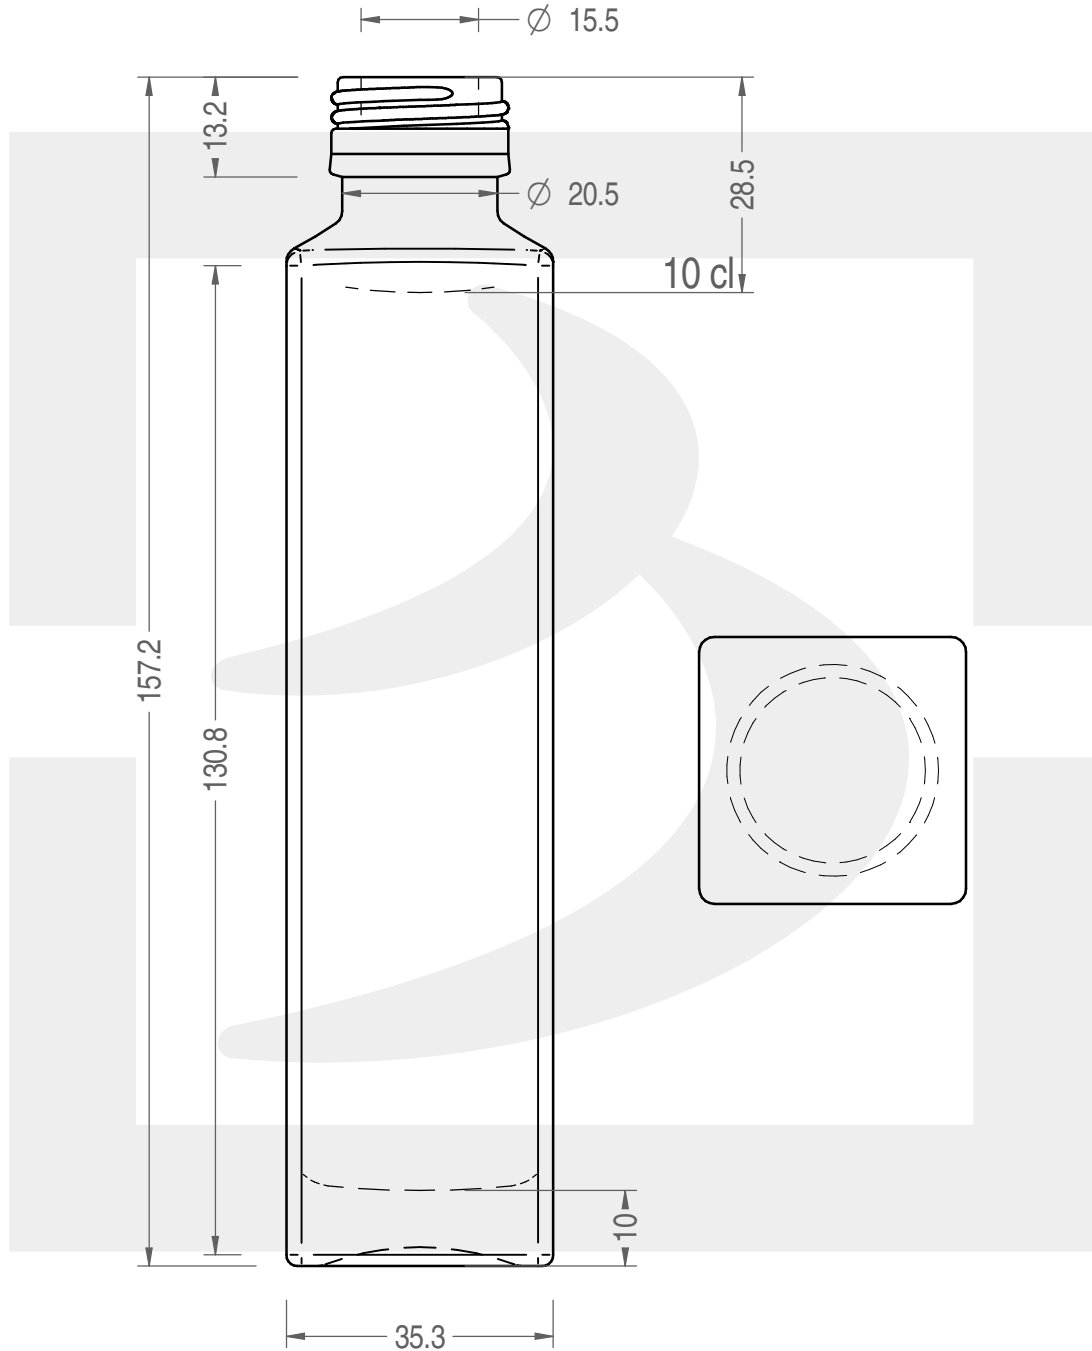

ARTICOLO / ITEM

BOT. SILVER SQUARE 100 PP 24 # *

Colore :
Color : BIANCO EXTRA

 **bruni glass**
a **berlin packaging** company

www.bruniglass.com

SCALA: 1:1
SCALE:

Capacità R.B. (c.c.): Brimful cap. (c.c.):	108	Peso vetro (gr): Glass weight (gr):	170
Altezza tot (mm): Total height (mm):	157.2	Bocca: Finish:	PILFER-PROOF
Diametro corpo (mm): Body diameter (mm):	35.3	Min. foro passante (mm): Minimum through bore (mm):	13.1

LE QUOTE SONO ESPRESSE IN mm
DIMENSIONS ARE EXPRESSED IN mm

COD. ARTICOLO / ITEM CODE

24619P1

Data ultimo aggiornamento / Last update: 17/07/2019
Origine / Source: 24619