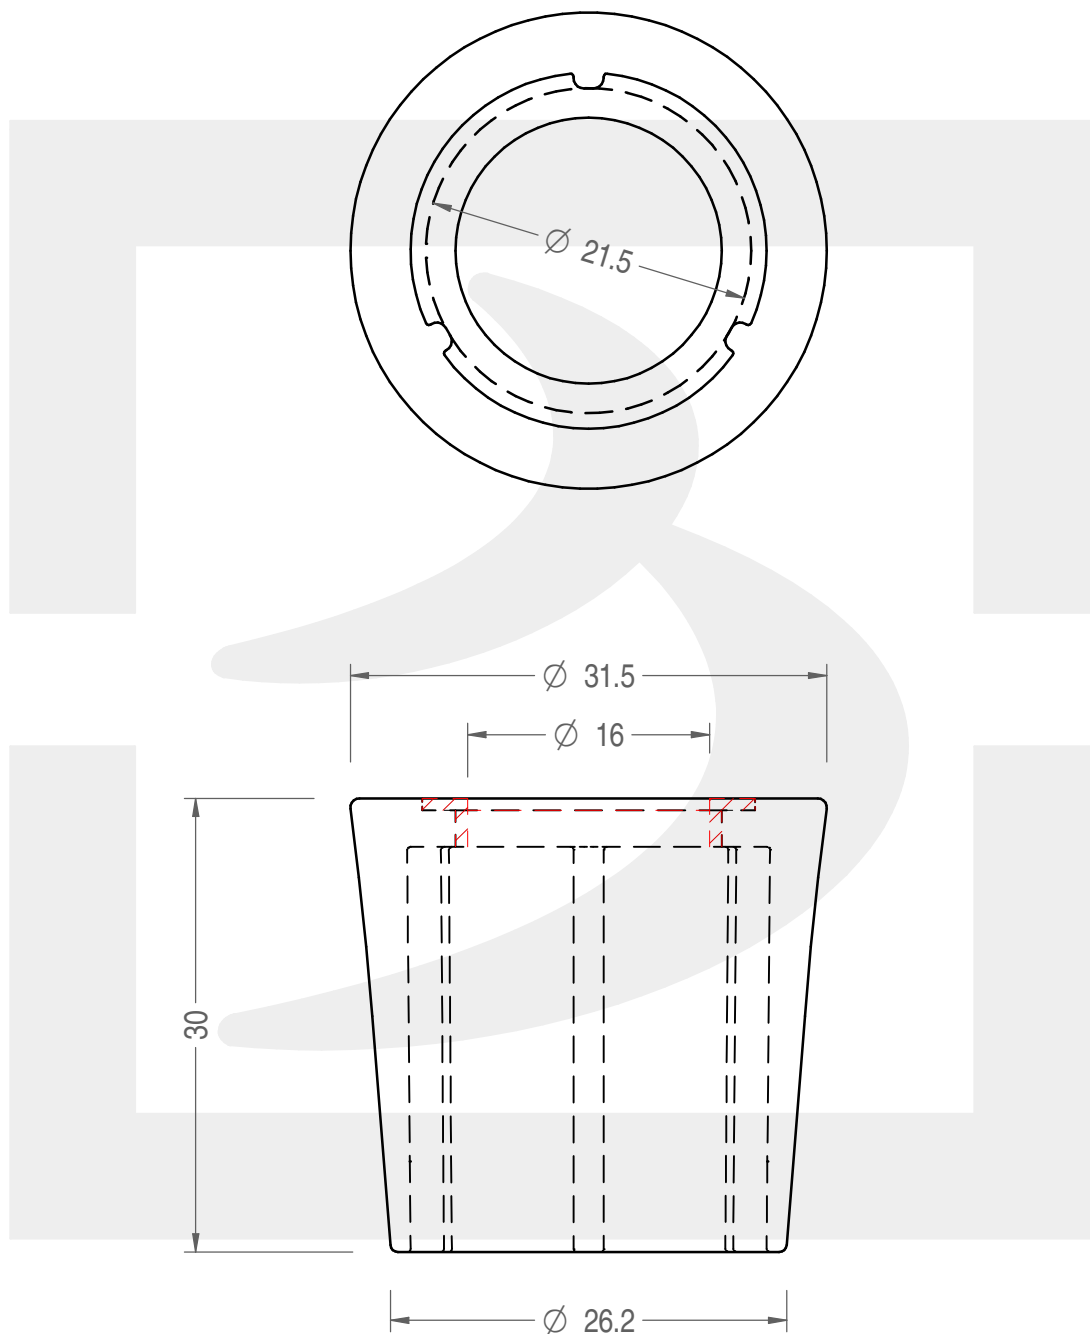

## DIFF PLAST BIANCO 31,5-30 R

Colore :

Color :

SCALA: 2:1  
SCALE:

Capacità R.B. (c.c.) :	0.000	Peso vetro (gr):	6
Brimful cap. (c.c.) :		Glass weight (gr):	
Altezza tot (mm):	30	Bocca:	PP ALUBLOCK
Total height (mm):		Finish:	
Diametro corpo (mm):	31	Min. foro passante (mm):	
Body diameter (mm):		Minimum through bore (mm):	

LE QUOTE SONO ESPRESSE IN mm  
DIMENSIONS ARE EXPRESSED IN mm

COD. ARTICOLO / ITEM CODE

**24595B3**