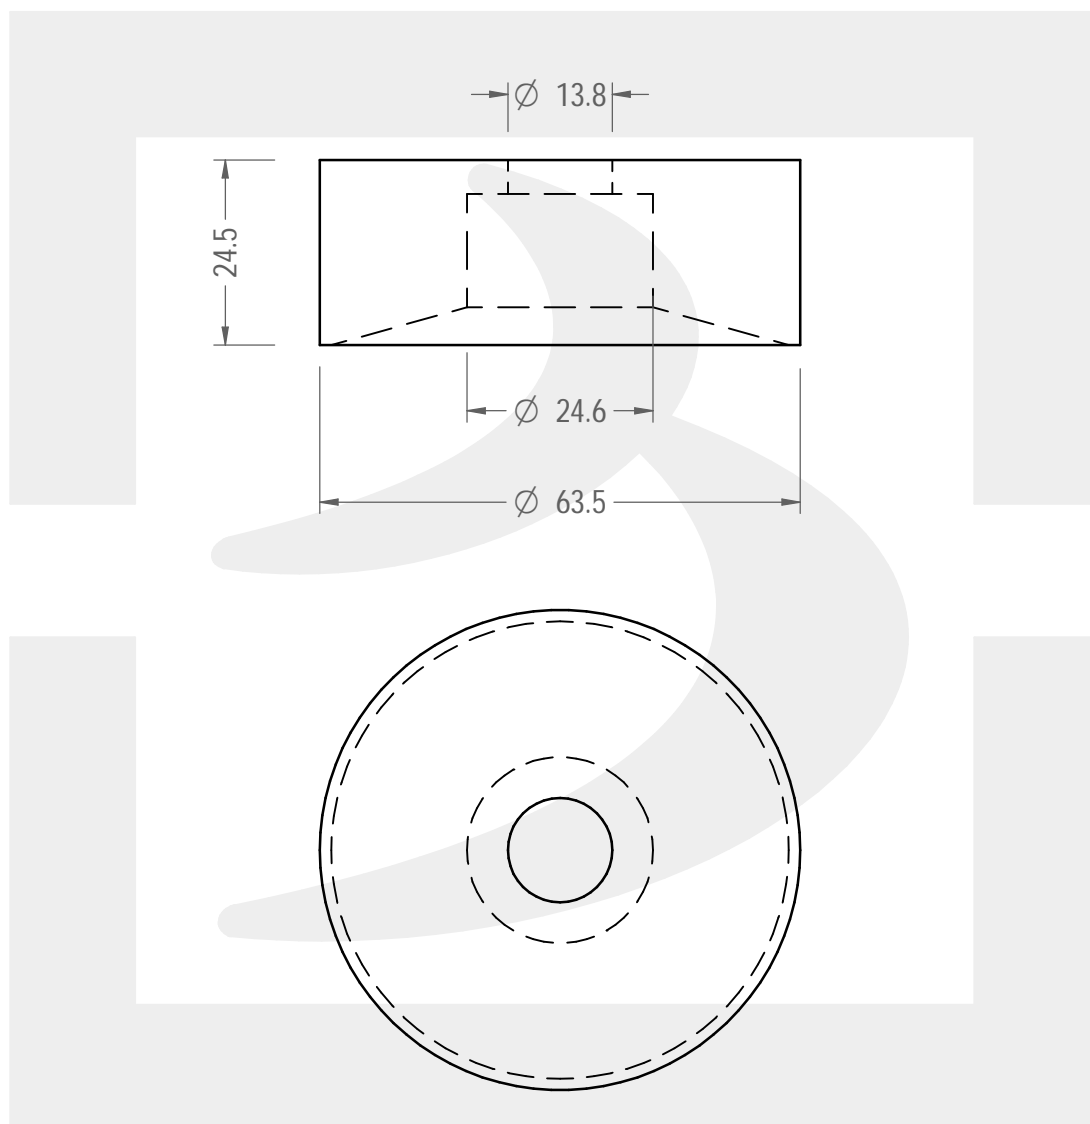

Colore :

Color :

 SCALA: 1:1  
 SCALE:

Capacità R.B. (c.c.) :	0.000	Peso vetro (gr):	49
Brimful cap. (c.c.) :		Glass weight (gr):	
Altezza tot (mm):	24.5	Bocca:	FASCETTA
Total height (mm):		Finish:	
Diametro corpo (mm):	63.5	Min. foro passante (mm):	
Body diameter (mm):		Minimum through bore (mm):	

 LE QUOTE SONO ESPRESSE IN mm  
 DIMENSIONS ARE EXPRESSED IN mm

COD. ARTICOLO / ITEM CODE

**24508B3**